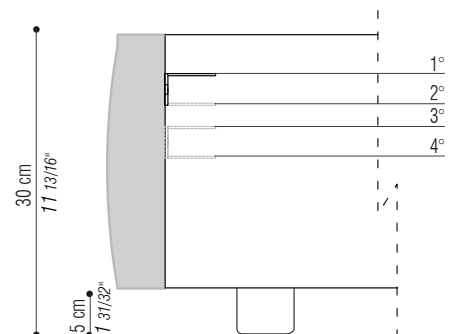

BASE CON PIANALE A DOGHE IN LEGNO | BASE WITH PLATFORM FITTED WITH WOODEN SLATS

	LETTO 160 BED 160	LETTO 170 BED 170	LETTO 180 BED 180	LETTO 200 BED 200	US QUEEN SIZE	US KING SIZE
A	203 cm 79 29/32"	203 cm 79 29/32"	203 cm 79 29/32"	203 cm 79 29/32"	81 3/32" 206 cm	81 3/32" 206 cm
B	163 cm 64 3/16"	173 cm 68 1/8"	183 cm 72 1/16"	203 cm 79 29/32"	61 13/32" 156 cm	77 5/32" 196 cm
A'	197 cm 77 9/16"	197 cm 77 9/16"	197 cm 77 9/16"	197 cm 77 9/16"	78 3/4" 200 cm	78 3/4" 200 cm
B'	153 cm 60 1/4"	163 cm 64 3/16"	173 cm 68 1/8"	193 cm 75 31/32"	57 15/32" 146 cm	73 7/32" 186 cm

SCHEDA TECNICA | DATA SHEET

BASE CONTENITORE APRIBILE PIANALE A DOGHE | STORAGE BASE WITH MECHANISM PLATFORM FITTED WITH WOODEN SLATS

	LETTO 160 BED 160	LETTO 170 BED 170	LETTO 180 BED 180	LETTO 200 BED 200	US QUEEN SIZE	US KING SIZE
A	203 cm 79 29/32"	203 cm 79 29/32"	203 cm 79 29/32"	203 cm 79 29/32"	81 3/32" 206 cm	81 3/32" 206 cm
B	163 cm 64 3/16"	173 cm 68 1/8"	183 cm 72 1/16"	203 cm 79 29/32"	61 13/32" 156 cm	77 5/32" 196 cm
A'	197 cm 77 9/16"	197 cm 77 9/16"	197 cm 77 9/16"	197 cm 77 9/16"	78 3/4" 200 cm	78 3/4" 200 cm
B'	153 cm 60 1/4"	163 cm 64 3/16"	173 cm 68 1/8"	193 cm 75 31/32"	57 15/32" 146 cm	73 7/32" 186 cm

GIROLETTO | FRAME

	LETTO 160 BED 160	LETTO 170 BED 170	LETTO 180 BED 180	LETTO 200 BED 200	US QUEEN SIZE	US KING SIZE
A	203 cm 79 29/32"	203 cm 79 29/32"	203 cm 79 29/32"	203 cm 79 29/32"	81 3/32" 206 cm	81 3/32" 206 cm
B	163 cm 64 3/16"	173 cm 68 1/8"	183 cm 72 1/16"	203 cm 79 29/32"	61 13/32" 156 cm	77 5/32" 196 cm
A'	197 cm 77 9/16"	197 cm 77 9/16"	197 cm 77 9/16"	197 cm 77 9/16"	78 3/4" 200 cm	78 3/4" 200 cm
B'	153 cm 60 1/4"	163 cm 64 3/16"	173 cm 68 1/8"	193 cm 75 31/32"	57 15/32" 146 cm	73 7/32" 186 cm