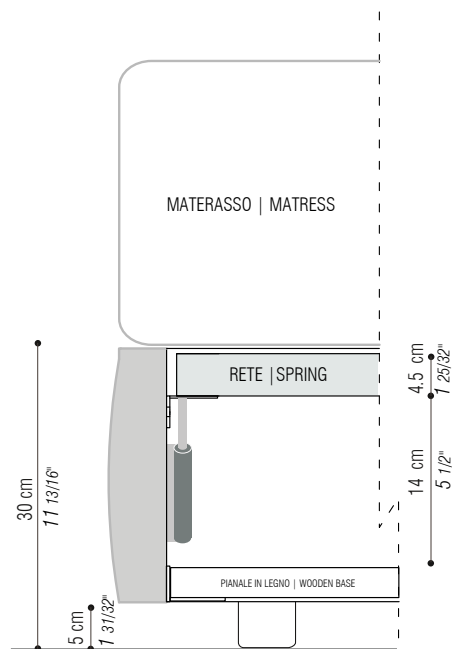

BASE CON PIANALE A DOGHE IN LEGNO | BASE WITH PLATFORM FITTED WITH WOODEN SLATS

	LETTO 160 BED 160	LETTO 170 BED 170	LETTO 180 BED 180	LETTO 200 BED 200	US QUEEN SIZE	US KING SIZE
A	203 cm 79 29/32"	203 cm 79 29/32"	203 cm 79 29/32"	203 cm 79 29/32"	81 3/32" 206 cm	81 3/32" 206 cm
B	163 cm 64 3/16"	173 cm 68 1/8"	183 cm 72 1/16"	203 cm 79 29/32"	61 13/32" 156 cm	77 5/32" 196 cm
A'	197 cm 77 9/16"	197 cm 77 9/16"	197 cm 77 9/16"	197 cm 77 9/16"	78 3/4" 200 cm	78 3/4" 200 cm
B'	153 cm 60 1/4"	163 cm 64 3/16"	173 cm 68 1/8"	193 cm 75 31/32"	57 15/32" 146 cm	73 7/32" 186 cm

SCHEDA TECNICA | DATA SHEET

BASE CONTENITORE APRIBILE PIANALE A DOGHE | STORAGE BASE WITH MECHANISM PLATFORM FITTED WITH WOODEN SLATS

	LETTO 160 BED 160	LETTO 170 BED 170	LETTO 180 BED 180	LETTO 200 BED 200	US QUEEN SIZE	US KING SIZE
A	203 cm 79 29/32"	203 cm 79 29/32"	203 cm 79 29/32"	203 cm 79 29/32"	81 3/32" 206 cm	81 3/32" 206 cm
B	163 cm 64 3/16"	173 cm 68 1/8"	183 cm 72 1/16"	203 cm 79 29/32"	61 13/32" 156 cm	77 5/32" 196 cm
A'	197 cm 77 9/16"	197 cm 77 9/16"	197 cm 77 9/16"	197 cm 77 9/16"	78 3/4" 200 cm	78 3/4" 200 cm
B'	153 cm 60 1/4"	163 cm 64 3/16"	173 cm 68 1/8"	193 cm 75 31/32"	57 15/32" 146 cm	73 7/32" 186 cm

GIROLETTO | FRAME

	LETTO 160 BED 160	LETTO 170 BED 170	LETTO 180 BED 180	LETTO 200 BED 200	US QUEEN SIZE	US KING SIZE
A	203 cm 79 29/32"	203 cm 79 29/32"	203 cm 79 29/32"	203 cm 79 29/32"	81 3/32" 206 cm	81 3/32" 206 cm
B	163 cm 64 3/16"	173 cm 68 1/8"	183 cm 72 1/16"	203 cm 79 29/32"	61 13/32" 156 cm	77 5/32" 196 cm
A'	197 cm 77 9/16"	197 cm 77 9/16"	197 cm 77 9/16"	197 cm 77 9/16"	78 3/4" 200 cm	78 3/4" 200 cm
B'	153 cm 60 1/4"	163 cm 64 3/16"	173 cm 68 1/8"	193 cm 75 31/32"	57 15/32" 146 cm	73 7/32" 186 cm