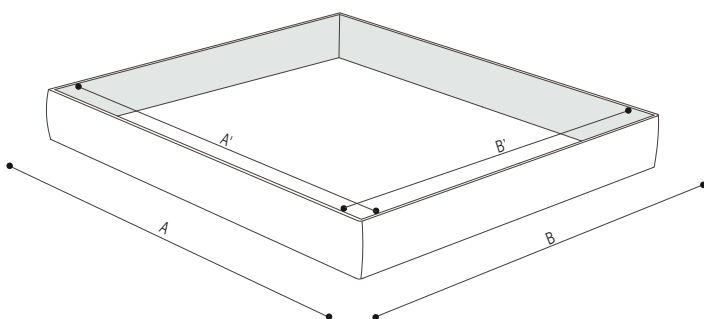

BASE CON PIANALE A DOGHE IN LEGNO | BASE WITH PLATFORM FITTED WITH WOODEN SLATS

	LETTO 160 BED 160	LETTO 170 BED 170	LETTO 180 BED 180	LETTO 200 BED 200	US QUEEN SIZE	US KING SIZE
A	203 cm 79 29/32"	203 cm 79 29/32"	203 cm 79 29/32"	203 cm 79 29/32"	81 3/32" 206 cm	81 3/32" 206 cm
B	163 cm 64 3/16"	173 cm 68 1/8"	183 cm 72 1/16"	203 cm 79 29/32"	61 13/32" 156 cm	77 5/32" 196 cm
A'	197 cm 77 9/16"	197 cm 77 9/16"	197 cm 77 9/16"	197 cm 77 9/16"	78 3/4" 200 cm	78 3/4" 200 cm
B'	153 cm 60 1/4"	163 cm 64 3/16"	173 cm 68 1/8"	193 cm 75 31/32"	57 15/32" 146 cm	73 7/32" 186 cm

SCHEDA TECNICA | DATA SHEET

BASE CONTENITORE APRIBILE PIANALE A DOGHE | STORAGE BASE WITH MECHANISM PLATFORM FITTED WITH WOODEN SLATS

	LETTO 160 BED 160	LETTO 170 BED 170	LETTO 180 BED 180	LETTO 200 BED 200	US QUEEN SIZE	US KING SIZE
A	203 cm 79 29/32"	203 cm 79 29/32"	203 cm 79 29/32"	203 cm 79 29/32"	81 3/32" 206 cm	81 3/32" 206 cm
B	163 cm 64 3/16"	173 cm 68 1/8"	183 cm 72 1/16"	203 cm 79 29/32"	61 13/32" 156 cm	77 5/32" 196 cm
A'	197 cm 77 9/16"	197 cm 77 9/16"	197 cm 77 9/16"	197 cm 77 9/16"	78 3/4" 200 cm	78 3/4" 200 cm
B'	153 cm 60 1/4"	163 cm 64 3/16"	173 cm 68 1/8"	193 cm 75 31/32"	57 15/32" 146 cm	73 7/32" 186 cm

GIROLETTO | FRAME

	LETTO 160 BED 160	LETTO 170 BED 170	LETTO 180 BED 180	LETTO 200 BED 200	US QUEEN SIZE	US KING SIZE
A	203 cm 79 29/32"	203 cm 79 29/32"	203 cm 79 29/32"	203 cm 79 29/32"	81 3/32" 206 cm	81 3/32" 206 cm
B	163 cm 64 3/16"	173 cm 68 1/8"	183 cm 72 1/16"	203 cm 79 29/32"	61 13/32" 156 cm	77 5/32" 196 cm
A'	197 cm 77 9/16"	197 cm 77 9/16"	197 cm 77 9/16"	197 cm 77 9/16"	78 3/4" 200 cm	78 3/4" 200 cm
B'	153 cm 60 1/4"	163 cm 64 3/16"	173 cm 68 1/8"	193 cm 75 31/32"	57 15/32" 146 cm	73 7/32" 186 cm