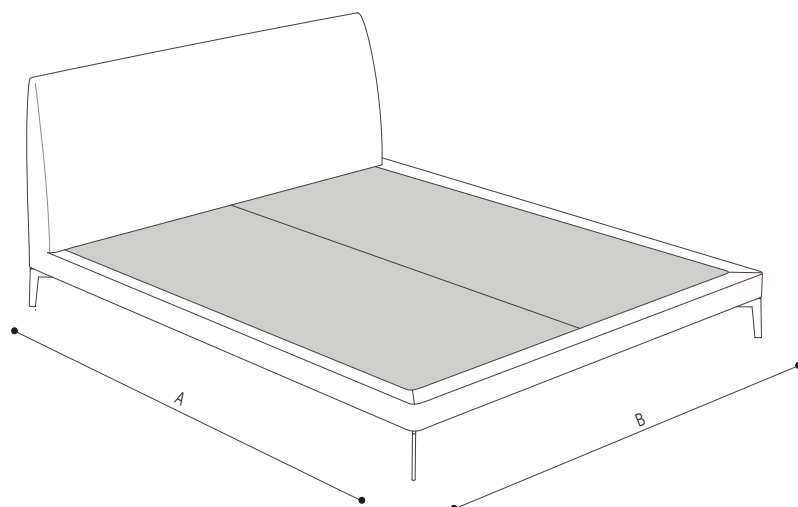

Bed collection

FEEL GOOD TEN

COLLEZIONE LETTI / FEEL GOOD TEN

BASE CON TELAIO IN METALLO E PIANALE IN LEGNO • BASE WITH FRAME IN METAL AND PLATFORM IN WOOD • BASIS MIT METALL RAHMENUNLIEGEFLAECHEAUSHOLZ

DIMENSIONI US

SCHEDA TECNICA | DATA SHEET

BASE TELAIO IN METALLO CON PIANALI IN LEGNO | BASE FRAME IN METAL WITH WOODEN BASE

■ FEEL GOOD

	LETTO 160 BED 160	LETTO 170 BED 170	LETTO 180 BED 180	LETTO 200 BED 200	US QUEEN SIZE	US KING SIZE
A	205 cm 80 23/32"	205 cm 80 23/32"	205 cm 80 23/32"	205 cm 80 23/32"	81 7/8" 208 cm	81 7/8" 208 cm
B	163 cm 64 3/16"	173 cm 68 1/8"	183 cm 72 1/16"	203 cm 79 29/32"	61 13/32" 156 cm	77 5/32" 196 cm

■ FEEL GOOD TEN

	LETTO 160 BED 160	LETTO 170 BED 170	LETTO 180 BED 180	LETTO 200 BED 200	US QUEEN SIZE	US KING SIZE
A	205 cm 80 23/32"	205 cm 80 23/32"	205 cm 80 23/32"	205 cm 80 23/32"	81 7/8" 208 cm	81 7/8" 208 cm
B	163 cm 64 3/16"	173 cm 68 1/8"	183 cm 72 1/16"	203 cm 79 29/32"	61 13/32" 156 cm	77 5/32" 196 cm