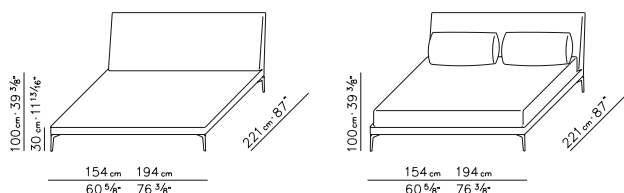

Bed collection

FEEL GOOD TEN

COLLEZIONE LETTI / FEEL GOOD TEN

BASE CON TELAIO IN METALLO E PIANALE IN LEGNO • BASE WITH FRAME IN METAL AND PLATFORM IN WOOD • BASIS MIT METALL RAHMENUNLIEGEFLAECHEAUSHOLZ

DIMENSIONI US

SCHEDA TECNICA | DATA SHEET

BASE TELAIO IN METALLO CON PIANALI IN LEGNO | BASE FRAME IN METAL WITH WOODEN BASE

■ FEEL GOOD

	LETTO 160 BED 160	LETTO 170 BED 170	LETTO 180 BED 180	LETTO 200 BED 200	US QUEEN SIZE	US KING SIZE
A	205 cm 80 23/32"	205 cm 80 23/32"	205 cm 80 23/32"	205 cm 80 23/32"	81 7/8" 208 cm	81 7/8" 208 cm
B	163 cm 64 3/16"	173 cm 68 1/8"	183 cm 72 1/16"	203 cm 79 29/32"	61 13/32" 156 cm	77 5/32" 196 cm

■ FEEL GOOD TEN

	LETTO 160 BED 160	LETTO 170 BED 170	LETTO 180 BED 180	LETTO 200 BED 200	US QUEEN SIZE	US KING SIZE
A	205 cm 80 23/32"	205 cm 80 23/32"	205 cm 80 23/32"	205 cm 80 23/32"	81 7/8" 208 cm	81 7/8" 208 cm
B	163 cm 64 3/16"	173 cm 68 1/8"	183 cm 72 1/16"	203 cm 79 29/32"	61 13/32" 156 cm	77 5/32" 196 cm