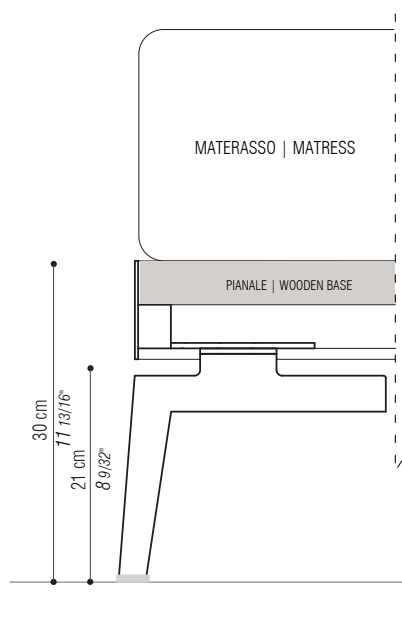

SCHEDA TECNICA | DATA SHEET

BASE TELAIO IN METALLO CON PIANALI IN LEGNO | BASE FRAME IN METAL WITH WOODEN BASE

■ FEEL GOOD

	LETTO 160 BED 160	LETTO 170 BED 170	LETTO 180 BED 180	LETTO 200 BED 200	US QUEEN SIZE	US KING SIZE
A	205 cm 80 23/32"	205 cm 80 23/32"	205 cm 80 23/32"	205 cm 80 23/32"	81 7/8" 208 cm	81 7/8" 208 cm
B	163 cm 64 3/16"	173 cm 68 1/8"	183 cm 72 1/16"	203 cm 79 29/32"	61 13/32" 156 cm	77 5/32" 196 cm

■ FEEL GOOD TEN

	LETTO 160 BED 160	LETTO 170 BED 170	LETTO 180 BED 180	LETTO 200 BED 200	US QUEEN SIZE	US KING SIZE
A	205 cm 80 23/32"	205 cm 80 23/32"	205 cm 80 23/32"	205 cm 80 23/32"	81 7/8" 208 cm	81 7/8" 208 cm
B	163 cm 64 3/16"	173 cm 68 1/8"	183 cm 72 1/16"	203 cm 79 29/32"	61 13/32" 156 cm	77 5/32" 196 cm