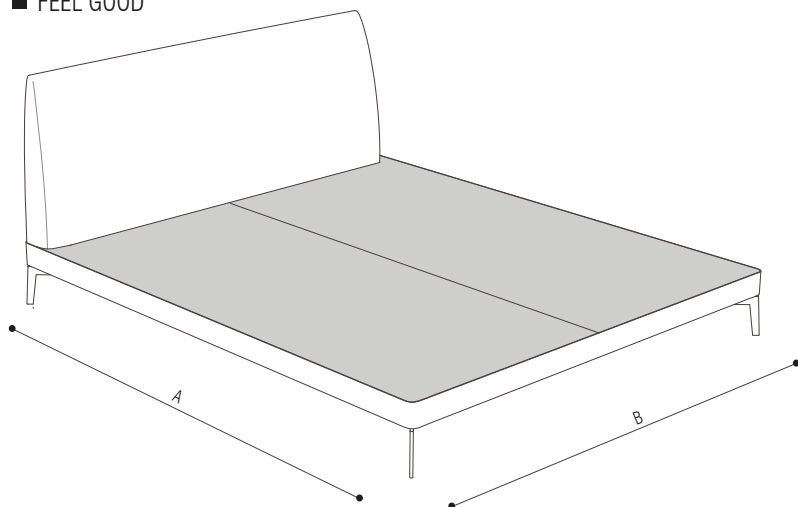

Bed collection

FEEL GOOD TEN

COLLEZIONE LETTI / FEEL GOOD TEN

BASE CON TELAIO IN METALLO E PIANALE IN LEGNO • BASE WITH FRAME IN METAL AND PLATFORM IN WOOD • BASIS MIT METALL RAHMENUNLIEGEFLAECHEAUSHOLZ

DIMENSIONI US

SCHEDA TECNICA | DATA SHEET

BASE TELAIO IN METALLO CON PIANALI IN LEGNO | BASE FRAME IN METAL WITH WOODEN BASE

■ FEEL GOOD

	LETTO 160 BED 160	LETTO 170 BED 170	LETTO 180 BED 180	LETTO 200 BED 200	US QUEEN SIZE	US KING SIZE
A	205 cm 80 23/32"	205 cm 80 23/32"	205 cm 80 23/32"	205 cm 80 23/32"	81 7/8" 208 cm	81 7/8" 208 cm
B	163 cm 64 3/16"	173 cm 68 1/8"	183 cm 72 1/16"	203 cm 79 29/32"	61 13/32" 156 cm	77 5/32" 196 cm

■ FEEL GOOD TEN

	LETTO 160 BED 160	LETTO 170 BED 170	LETTO 180 BED 180	LETTO 200 BED 200	US QUEEN SIZE	US KING SIZE
A	205 cm 80 23/32"	205 cm 80 23/32"	205 cm 80 23/32"	205 cm 80 23/32"	81 7/8" 208 cm	81 7/8" 208 cm
B	163 cm 64 3/16"	173 cm 68 1/8"	183 cm 72 1/16"	203 cm 79 29/32"	61 13/32" 156 cm	77 5/32" 196 cm