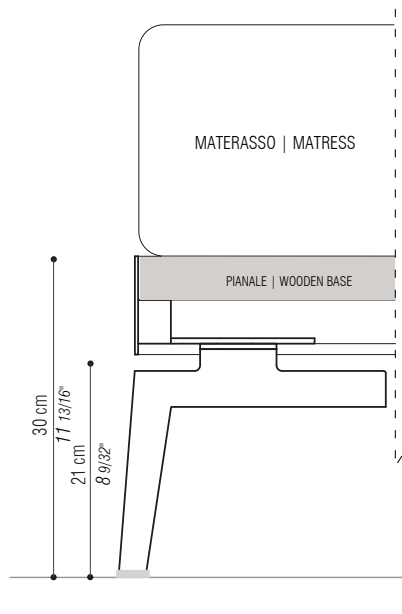

Bed collection

FEEL GOOD TEN

COLLEZIONE LETTI / FEEL GOOD TEN

BASE CON TELAIO IN METALLO E PIANALE IN LEGNO • BASE WITH FRAME IN METAL AND PLATFORM IN WOOD • BASIS MIT METALL RAHMENUNLIEGEFLAECHEAUSHOLZ

DIMENSIONI US

SCHEDA TECNICA | DATA SHEET

BASE TELAIO IN METALLO CON PIANALI IN LEGNO | BASE FRAME IN METAL WITH WOODEN BASE

■ FEEL GOOD

	LETTO 160 BED 160	LETTO 170 BED 170	LETTO 180 BED 180	LETTO 200 BED 200	US QUEEN SIZE	US KING SIZE
A	205 cm 80 23/32"	205 cm 80 23/32"	205 cm 80 23/32"	205 cm 80 23/32"	81 7/8" 208 cm	81 7/8" 208 cm
B	163 cm 64 3/16"	173 cm 68 1/8"	183 cm 72 1/16"	203 cm 79 29/32"	61 13/32" 156 cm	77 5/32" 196 cm

■ FEEL GOOD TEN

	LETTO 160 BED 160	LETTO 170 BED 170	LETTO 180 BED 180	LETTO 200 BED 200	US QUEEN SIZE	US KING SIZE
A	205 cm 80 23/32"	205 cm 80 23/32"	205 cm 80 23/32"	205 cm 80 23/32"	81 7/8" 208 cm	81 7/8" 208 cm
B	163 cm 64 3/16"	173 cm 68 1/8"	183 cm 72 1/16"	203 cm 79 29/32"	61 13/32" 156 cm	77 5/32" 196 cm