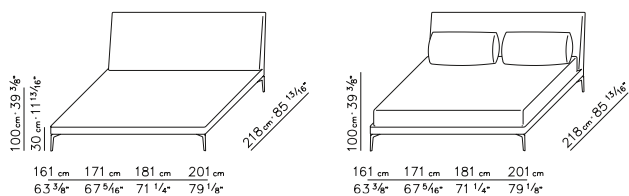

Bed collection

FEEL GOOD TEN

COLLEZIONE LETTI / FEEL GOOD TEN

BASE CON TELAIO IN METALLO E PIANALE IN LEGNO • BASE WITH FRAME IN METAL AND PLATFORM IN WOOD • BASIS MIT METALL RAHMENUNLIEGEFLAECHEAUSHOLZ

DIMENSIONI US

SCHEDA TECNICA | DATA SHEET

BASE TELAIO IN METALLO CON PIANALI IN LEGNO | BASE FRAME IN METAL WITH WOODEN BASE

■ FEEL GOOD

	LETTO 160 BED 160	LETTO 170 BED 170	LETTO 180 BED 180	LETTO 200 BED 200	US QUEEN SIZE	US KING SIZE
A	205 cm 80 23/32"	205 cm 80 23/32"	205 cm 80 23/32"	205 cm 80 23/32"	81 7/8" 208 cm	81 7/8" 208 cm
B	163 cm 64 3/16"	173 cm 68 1/8"	183 cm 72 1/16"	203 cm 79 29/32"	61 13/32" 156 cm	77 5/32" 196 cm

■ FEEL GOOD TEN

	LETTO 160 BED 160	LETTO 170 BED 170	LETTO 180 BED 180	LETTO 200 BED 200	US QUEEN SIZE	US KING SIZE
A	205 cm 80 23/32"	205 cm 80 23/32"	205 cm 80 23/32"	205 cm 80 23/32"	81 7/8" 208 cm	81 7/8" 208 cm
B	163 cm 64 3/16"	173 cm 68 1/8"	183 cm 72 1/16"	203 cm 79 29/32"	61 13/32" 156 cm	77 5/32" 196 cm