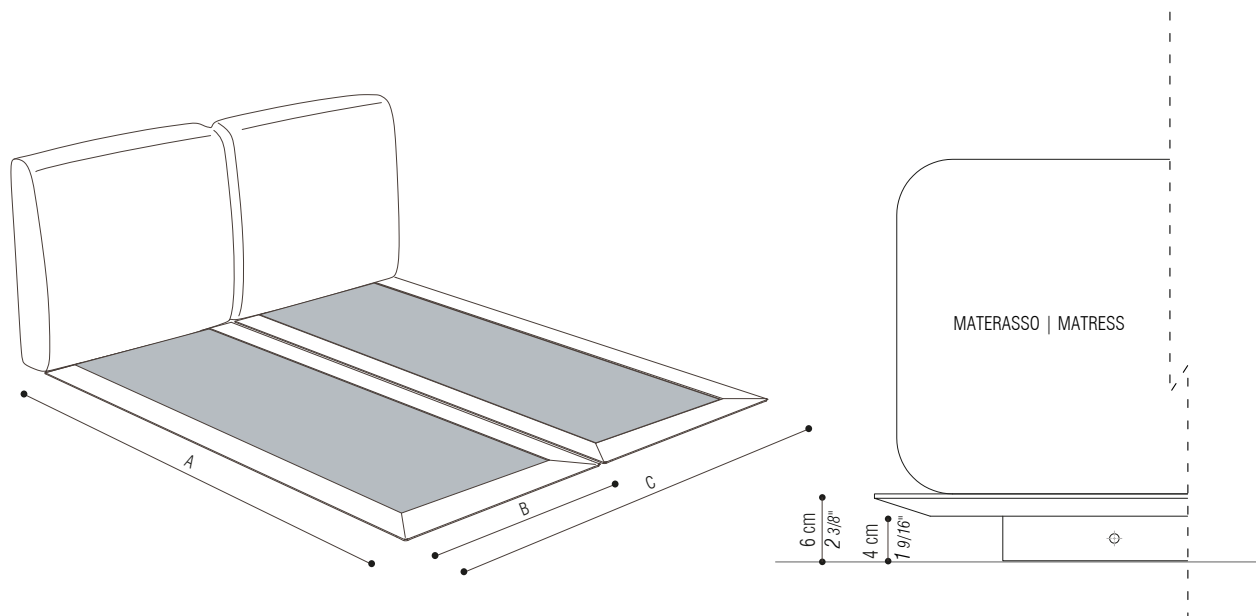

*Bed collection*

**GRANDEMARE**

---

**COLLEZIONE LETTI/ GRANDEMARE**

BASE CON TELAIO IN METALLO E PIANALE IN LEGNO • BASE WITH FRAME IN METAL AND PLATFORM IN WOOD • BASIS MIT METALL RAHMENUNLIEGEFLAECHEAUSHOLZ

**DIMENSIONI US**

## SCHEDA TECNICA | DATA SHEET

BASE TELAIO IN METALLO CON PIANALI IN LEGNO | BASE FRAME IN METAL WITH WOODEN BASE

	LETTO 160 BED 160	LETTO 170 BED 170	LETTO 180 BED 180	LETTO 200 BED 200	US QUEEN SIZE	US KING SIZE
A	203 cm 79 19/32"	203 cm 79 19/32"	203 cm 79 19/32"	203 cm 79 19/32"	81 3/32" 206 cm	81 3/32" 206 cm
B	81 cm 31 7/8"	86 cm 33 27/32"	91 cm 35 13/16"	101 cm 39 3/4"	30 11/16" 78.5 cm	38 9/16" 98.5 cm
C	163 cm 64 3/16"	173 cm 68 1/8"	183 cm 72 1/16"	203 cm 79 29/32"	61 13/16" 157 cm	77 9/16" 197 cm