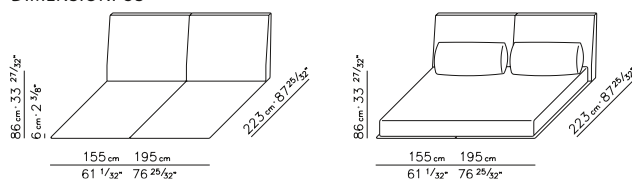

*Bed collection*

**GRANDEMARE**

---

**COLLEZIONE LETTI/ GRANDEMARE**

BASE CON TELAIO IN METALLO E PIANALE IN LEGNO • BASE WITH FRAME IN METAL AND PLATFORM IN WOOD • BASIS MIT METALL RAHMENUNLIEGEFLAECHEAUSHOLZ

**DIMENSIONI US**

## SCHEDA TECNICA | DATA SHEET

BASE TELAIO IN METALLO CON PIANALI IN LEGNO | BASE FRAME IN METAL WITH WOODEN BASE

	LETTO 160 BED 160	LETTO 170 BED 170	LETTO 180 BED 180	LETTO 200 BED 200	US QUEEN SIZE	US KING SIZE
A	203 cm 79 19/32"	203 cm 79 19/32"	203 cm 79 19/32"	203 cm 79 19/32"	81 3/32" 206 cm	81 3/32" 206 cm
B	81 cm 31 7/8"	86 cm 33 27/32"	91 cm 35 13/16"	101 cm 39 3/4"	30 11/16" 78.5 cm	38 9/16" 98.5 cm
C	163 cm 64 3/16"	173 cm 68 1/8"	183 cm 72 1/16"	203 cm 79 29/32"	61 13/16" 157 cm	77 9/16" 197 cm