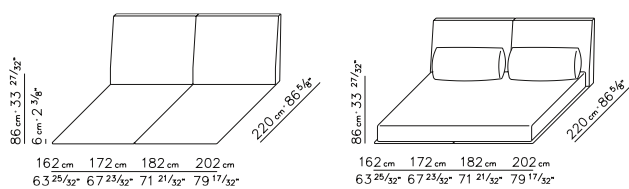

**DIMENSIONI US**

## SCHEDA TECNICA | DATA SHEET

BASE TELAIO IN METALLO CON PIANALI IN LEGNO | BASE FRAME IN METAL WITH WOODEN BASE

	LETTO 160 BED 160	LETTO 170 BED 170	LETTO 180 BED 180	LETTO 200 BED 200	US QUEEN SIZE	US KING SIZE
A	203 cm 79 19/32"	203 cm 79 19/32"	203 cm 79 19/32"	203 cm 79 19/32"	81 3/32" 206 cm	81 3/32" 206 cm
B	81 cm 31 7/8"	86 cm 33 27/32"	91 cm 35 13/16"	101 cm 39 3/4"	30 11/16" 78.5 cm	38 9/16" 98.5 cm
C	163 cm 64 3/16"	173 cm 68 1/8"	183 cm 72 1/16"	203 cm 79 29/32"	61 13/16" 157 cm	77 9/16" 197 cm