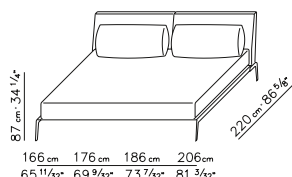

INTRODUCED

2006 / 2008 / 2012

PRODUCT BEDS (DIM.

166X220/176X220/186X220/206X220

CM.)

INTRODUCED 2012

BASE FRAME IN METAL

COVERED WITH HIDE

INSERT WITH

POLYURETHANE

AND DACRON PADDING

COVERED WITH A

PROTECTIVE FABRIC

LINING

CUSHIONS

30X40/50X80/80X80 CM.

FEET IN METAL

(AVAILABLE FINISHINGS

TO BE VERIFIED

IN THE PRICELIST)

MATRESS

DIMENSIONS TO BE

VERIFIED

IN THE PRICELIST

UPHOLSTERY

REMOVABLE FABRIC

OR LEATHER COVERS

DIMENSIONI US

SCHEDA TECNICA | DATA SHEET

BASE TELAIO IN METALLO CON PIANALI IN LEGNO | BASE FRAME IN METAL WITH WOODEN BASE

	LETTO 160 BED 160	LETTO 170 BED 170	LETTO 180 BED 180	LETTO 200 BED 200	US QUEEN SIZE	US KING SIZE
A	220 cm 79 29/32"	220 cm 79 29/32"	220 cm 79 29/32"	220 cm 79 29/32"	223 cm 87 25/32"	223 cm 87 25/32"
A'	192.5 cm 75 25/32"	192.5 cm 75 25/32"	192.5 cm 75 25/32"	192.5 cm 75 25/32"	195.5 cm 76 31/32"	195.5 cm 76 31/32"
B	166 cm 64 3/16"	176 cm 68 1/8"	186 cm 72 1/16"	206 cm 79 29/32"	160 cm 63"	200 cm 78 3/4"
B'	74 cm 31 7/8"	79 cm 33 27/32"	84 cm 35 13/16"	94 cm 39 3/4"	71 cm 27 15/16"	91 cm 35 13/16"
C	201 cm 79 1/8"	201 cm 79 1/8"	201 cm 79 1/8"	201 cm 79 1/8"	204 cm 80 5/16"	204 cm 80 5/16"
C'	162 cm 63 25/32"	172 cm 67 23/32"	182 cm 71 21/32"	202 cm 79 17/32"	156 cm 62 19/32"	196 cm 77 5/32"