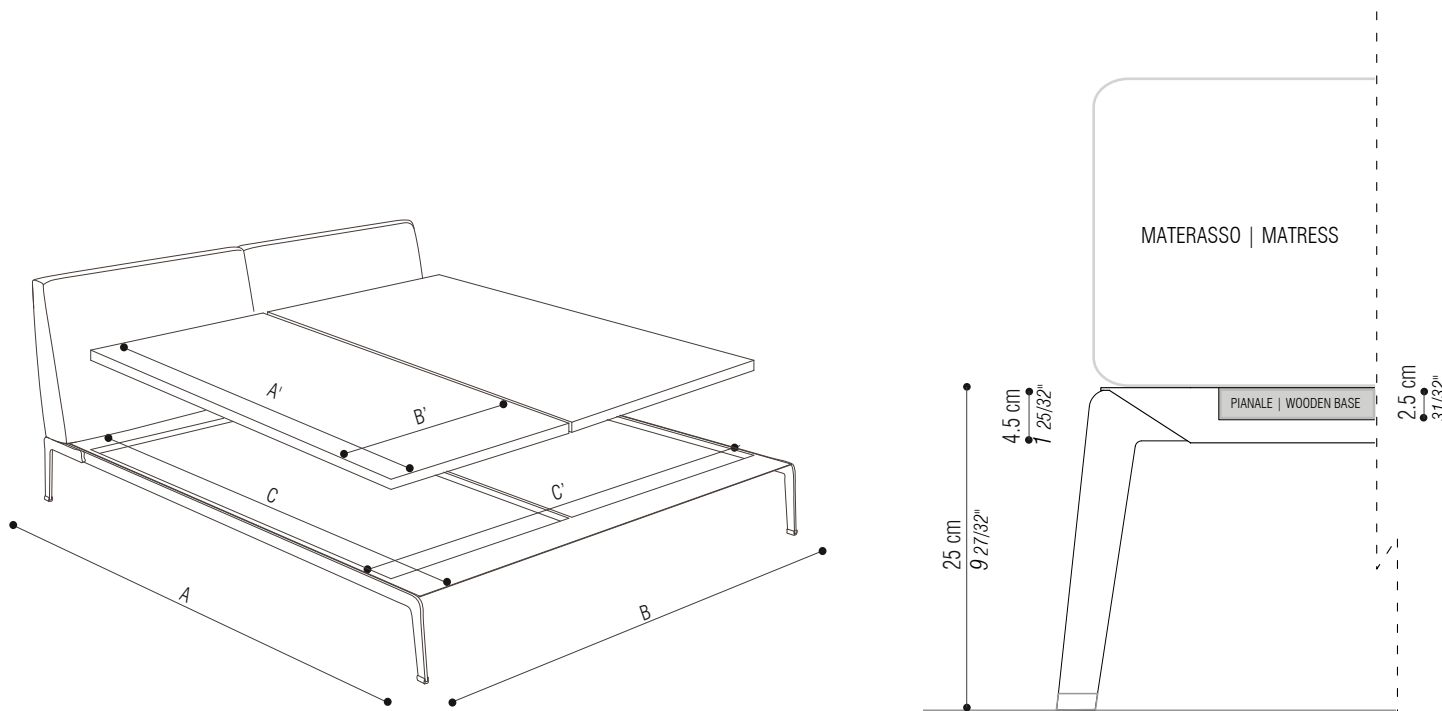

INSERT WITH

POLYURETHANE

AND DACRON PADDING

COVERED WITH A

PROTECTIVE FABRIC

LINING

CUSHIONS

30X40/50X80/80X80 CM.

UPHOLSTERY

REMOVABLE FABRIC

OR LEATHER COVERS

DIMENSIONI US

SCHEDA TECNICA | DATA SHEET

BASE TELAIO IN METALLO CON PIANALI IN LEGNO | BASE FRAME IN METAL WITH WOODEN BASE

	LETTO 160 BED 160	LETTO 170 BED 170	LETTO 180 BED 180	LETTO 200 BED 200	US QUEEN SIZE	US KING SIZE
A	220 cm 79 29/32"	220 cm 79 29/32"	220 cm 79 29/32"	220 cm 79 29/32"	223 cm 87 25/32"	223 cm 87 25/32"
A'	192.5 cm 75 25/32"	192.5 cm 75 25/32"	192.5 cm 75 25/32"	192.5 cm 75 25/32"	195.5 cm 76 31/32"	195.5 cm 76 31/32"
B	166 cm 64 3/16"	176 cm 68 1/8"	186 cm 72 1/16"	206 cm 79 29/32"	160 cm 63"	200 cm 78 3/4"
B'	74 cm 31 7/8"	79 cm 33 27/32"	84 cm 35 13/16"	94 cm 39 3/4"	71 cm 27 15/16"	91 cm 35 13/16"
C	201 cm 79 1/8"	201 cm 79 1/8"	201 cm 79 1/8"	201 cm 79 1/8"	204 cm 80 5/16"	204 cm 80 5/16"
C'	162 cm 63 25/32"	172 cm 67 23/32"	182 cm 71 21/32"	202 cm 79 17/32"	156 cm 62 19/32"	196 cm 77 5/32"

ATTENZIONE : LA STRUTTURA NON È DIVISIBILE | IMPORTANT: BED FRAME COMES IN ONE ONLY PIECE