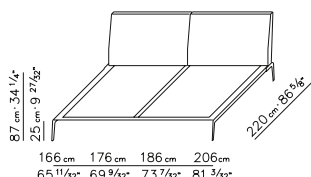

INTRODUCED

2006 / 2008 / 2012

PRODUCT BEDS (DIM.

166X220/176X220/186X220/206X220

CM.)

INTRODUCED 2012

BASE FRAME IN METAL

COVERED WITH HIDE

INSERT WITH

POLYURETHANE

AND DACRON PADDING

COVERED WITH A

PROTECTIVE FABRIC

LINING

CUSHIONS

30X40/50X80/80X80 CM.

FEET IN METAL

(AVAILABLE FINISHINGS

TO BE VERIFIED

IN THE PRICELIST)

MATRESS

DIMENSIONS TO BE

VERIFIED

IN THE PRICELIST

UPHOLSTERY

REMOVABLE FABRIC

OR LEATHER COVERS

DIMENSIONI US

SCHEDA TECNICA | DATA SHEET

BASE TELAIO IN METALLO CON PIANALI IN LEGNO | BASE FRAME IN METAL WITH WOODEN BASE

	LETTO 160 BED 160	LETTO 170 BED 170	LETTO 180 BED 180	LETTO 200 BED 200	US QUEEN SIZE	US KING SIZE
A	220 cm 79 29/32"	220 cm 79 29/32"	220 cm 79 29/32"	220 cm 79 29/32"	223 cm 87 25/32"	223 cm 87 25/32"
A'	192.5 cm 75 25/32"	192.5 cm 75 25/32"	192.5 cm 75 25/32"	192.5 cm 75 25/32"	195.5 cm 76 31/32"	195.5 cm 76 31/32"
B	166 cm 64 3/16"	176 cm 68 1/8"	186 cm 72 1/16"	206 cm 79 29/32"	160 cm 63"	200 cm 78 3/4"
B'	74 cm 31 7/8"	79 cm 33 27/32"	84 cm 35 13/16"	94 cm 39 3/4"	71 cm 27 15/16"	91 cm 35 13/16"
C	201 cm 79 1/8"	201 cm 79 1/8"	201 cm 79 1/8"	201 cm 79 1/8"	204 cm 80 5/16"	204 cm 80 5/16"
C'	162 cm 63 25/32"	172 cm 67 23/32"	182 cm 71 21/32"	202 cm 79 17/32"	156 cm 62 19/32"	196 cm 77 5/32"