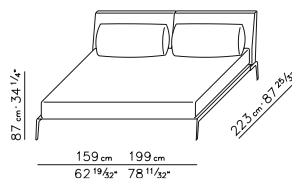

INTRODUCED

2006 / 2008 / 2012

PRODUCT BEDS (DIM.

166X220/176X220/186X220/206X220

CM.)

INTRODUCED 2012

BASE FRAME IN METAL

COVERED WITH HIDE

INSERT WITH

POLYURETHANE

AND DACRON PADDING

COVERED WITH A

PROTECTIVE FABRIC

LINING

CUSHIONS

30X40/50X80/80X80 CM.

FEET IN METAL

(AVAILABLE FINISHINGS

TO BE VERIFIED

IN THE PRICELIST)

MATRESS

DIMENSIONS TO BE

VERIFIED

IN THE PRICELIST

UPHOLSTERY

REMOVABLE FABRIC

OR LEATHER COVERS

DIMENSIONI US

SCHEDA TECNICA | DATA SHEET

BASE TELAIO IN METALLO CON PIANALI IN LEGNO | BASE FRAME IN METAL WITH WOODEN BASE

	LETTO 160 BED 160	LETTO 170 BED 170	LETTO 180 BED 180	LETTO 200 BED 200	US QUEEN SIZE	US KING SIZE
A	220 cm 79 29/32"	220 cm 79 29/32"	220 cm 79 29/32"	220 cm 79 29/32"	223 cm 87 25/32"	223 cm 87 25/32"
A'	192.5 cm 75 25/32"	192.5 cm 75 25/32"	192.5 cm 75 25/32"	192.5 cm 75 25/32"	195.5 cm 76 31/32"	195.5 cm 76 31/32"
B	166 cm 64 3/16"	176 cm 68 1/8"	186 cm 72 1/16"	206 cm 79 29/32"	160 cm 63"	200 cm 78 3/4"
B'	74 cm 31 7/8"	79 cm 33 27/32"	84 cm 35 13/16"	94 cm 39 3/4"	71 cm 27 15/16"	91 cm 35 13/16"
C	201 cm 79 1/8"	201 cm 79 1/8"	201 cm 79 1/8"	201 cm 79 1/8"	204 cm 80 5/16"	204 cm 80 5/16"
C'	162 cm 63 25/32"	172 cm 67 23/32"	182 cm 71 21/32"	202 cm 79 17/32"	156 cm 62 19/32"	196 cm 77 5/32"