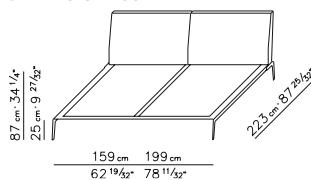

INTRODUCED

2006 / 2008 / 2012

PRODUCT BEDS (DIM.

166X220/176X220/186X220/206X220

CM.)

INTRODUCED 2012

BASE FRAME IN METAL

COVERED WITH HIDE

INSERT WITH

POLYURETHANE

AND DACRON PADDING

COVERED WITH A

PROTECTIVE FABRIC

LINING

CUSHIONS

30X40/50X80/80X80 CM.

FEET IN METAL

(AVAILABLE FINISHINGS

TO BE VERIFIED

IN THE PRICELIST)

MATRESS

DIMENSIONS TO BE

VERIFIED

IN THE PRICELIST

UPHOLSTERY

REMOVABLE FABRIC

OR LEATHER COVERS

DIMENSIONI US

SCHEDA TECNICA | DATA SHEET

BASE TELAIO IN METALLO CON PIANALI IN LEGNO | BASE FRAME IN METAL WITH WOODEN BASE

	LETTO 160 BED 160	LETTO 170 BED 170	LETTO 180 BED 180	LETTO 200 BED 200	US QUEEN SIZE	US KING SIZE
A	220 cm 79 29/32"	220 cm 79 29/32"	220 cm 79 29/32"	220 cm 79 29/32"	223 cm 87 25/32"	223 cm 87 25/32"
A'	192.5 cm 75 25/32"	192.5 cm 75 25/32"	192.5 cm 75 25/32"	192.5 cm 75 25/32"	195.5 cm 76 31/32"	195.5 cm 76 31/32"
B	166 cm 64 3/16"	176 cm 68 1/8"	186 cm 72 1/16"	206 cm 79 29/32"	160 cm 63"	200 cm 78 3/4"
B'	74 cm 31 7/8"	79 cm 33 27/32"	84 cm 35 13/16"	94 cm 39 3/4"	71 cm 27 15/16"	91 cm 35 13/16"
C	201 cm 79 1/8"	201 cm 79 1/8"	201 cm 79 1/8"	201 cm 79 1/8"	204 cm 80 5/16"	204 cm 80 5/16"
C'	162 cm 63 25/32"	172 cm 67 23/32"	182 cm 71 21/32"	202 cm 79 17/32"	156 cm 62 19/32"	196 cm 77 5/32"