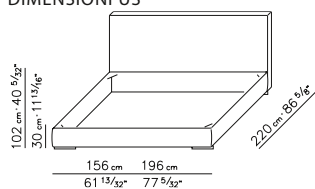

PRODUCT BEDS (DIM.

 163X217/173X217/183X217
 /203X217 CM.)

INTRODUCED 2012

UPHOLSTERED BASE

 IN WOOD WITH
 POLYURETHANE PADDING
 COVERED WITH A
 PROTECTIVE FABRIC LINING

STORAGE BASE

 WITH MECHANISM WITH
 PLATFORM FITTED
 WITH WOODEN SLATS

BASE WITH
PLATFORM FITTED

WITH WOODEN SLATS

HEADBOARD IN WOOD

 WITH POLYURETHANE
 PADDING COVERED WITH A
 PROTECTIVE FABRIC LINING

CUSHIONS

30X40/50X80/80X80 CM

FEET IN GLOSSY

TRANSPARENT METACRYLIC

MATRESS DIMENSIONS

 TO BE VERIFIED IN THE
 PRICELIST

UPHOLSTERY

 REMOVABLE FABRIC OR
 LEATHER COVERS

DIMENSIONI US

SCHEDA TECNICA | DATA SHEET

BASE RIGIDA CON PIANALE IN LEGNO | BASE IN WOOD

	LETTO 160 BED 160	LETTO 170 BED 170	LETTO 180 BED 180	LETTO 200 BED 200
A	203 cm 79 29/32"	203 cm 79 29/32"	203 cm 79 29/32"	203 cm 79 29/32"
B	81 cm 31 7/8"	86 cm 33 27/32"	91 cm 35 13/16"	101 cm 39 3/4"
C	163 cm 64 3/16"	173 cm 68 1/8"	183 cm 72 1/16"	203 cm 79 29/32"

SCHEDA TECNICA | DATA SHEET

BASE CONTENITORE APRIBILE PIANALE A DOGHE | STORAGE BASE WITH MECHANISM PLATFORM FITTED WITH WOODEN SLATS

	LETTO 160 BED 160	LETTO 170 BED 170	LETTO 180 BED 180	LETTO 200 BED 200	US QUEEN SIZE	US KING SIZE
A	203 cm 79 29/32"	203 cm 79 29/32"	203 cm 79 29/32"	203 cm 79 29/32"	81 3/32" 206 cm	81 3/32" 206 cm
B	163 cm 64 3/16"	173 cm 68 1/8"	183 cm 72 1/16"	203 cm 79 29/32"	61 13/32" 156 cm	77 5/32" 196 cm
A'	197 cm 77 9/16"	197 cm 77 9/16"	197 cm 77 9/16"	197 cm 77 9/16"	78 3/4" 200 cm	78 3/4" 200 cm
B'	153 cm 60 1/4"	163 cm 64 3/16"	173 cm 68 1/8"	193 cm 75 31/32"	57 15/32" 146 cm	73 7/32" 186 cm