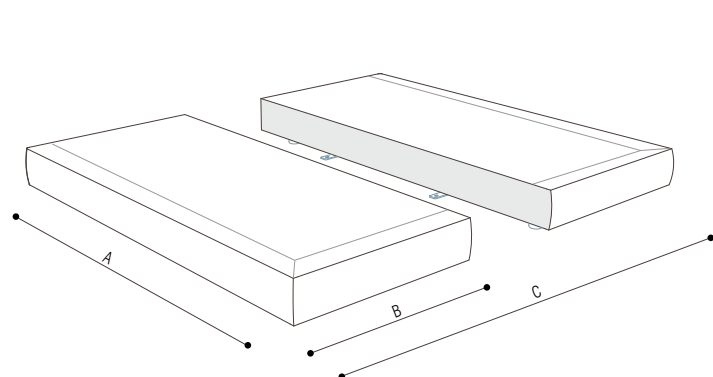

MATRESS DIMENSIONS

 TO BE VERIFIED IN THE
 PRICELIST

UPHOLSTERY

 REMOVABLE FABRIC OR
 LEATHER COVERS

DIMENSIONI US

SCHEDA TECNICA | DATA SHEET

BASE RIGIDA CON PIANALE IN LEGNO | BASE IN WOOD

	LETTO 160 BED 160	LETTO 170 BED 170	LETTO 180 BED 180	LETTO 200 BED 200
A	203 cm 79 29/32"	203 cm 79 29/32"	203 cm 79 29/32"	203 cm 79 29/32"
B	81 cm 31 7/8"	86 cm 33 27/32"	91 cm 35 13/16"	101 cm 39 3/4"
C	163 cm 64 3/16"	173 cm 68 1/8"	183 cm 72 1/16"	203 cm 79 29/32"

BASE CON PIANALE A DOGHE IN LEGNO | BASE WITH PLATFORM FITTED WITH WOODEN SLATS

	LETTO 160 BED 160	LETTO 170 BED 170	LETTO 180 BED 180	LETTO 200 BED 200	US QUEEN SIZE	US KING SIZE
A	203 cm 79 29/32"	203 cm 79 29/32"	203 cm 79 29/32"	203 cm 79 29/32"	81 3/32" 206 cm	81 3/32" 206 cm
B	163 cm 64 3/16"	173 cm 68 1/8"	183 cm 72 1/16"	203 cm 79 29/32"	61 13/32" 156 cm	77 5/32" 196 cm
A'	197 cm 77 9/16"	197 cm 77 9/16"	197 cm 77 9/16"	197 cm 77 9/16"	78 3/4" 200 cm	78 3/4" 200 cm
B'	153 cm 60 1/4"	163 cm 64 3/16"	173 cm 68 1/8"	193 cm 75 31/32"	57 15/32" 146 cm	73 7/32" 186 cm

SCHEDA TECNICA | DATA SHEET

BASE CONTENITORE APRIBILE PIANALE A DOGHE | STORAGE BASE WITH MECHANISM PLATFORM FITTED WITH WOODEN SLATS

	LETTO 160 BED 160	LETTO 170 BED 170	LETTO 180 BED 180	LETTO 200 BED 200	US QUEEN SIZE	US KING SIZE
A	203 cm 79 29/32"	203 cm 79 29/32"	203 cm 79 29/32"	203 cm 79 29/32"	81 3/32" 206 cm	81 3/32" 206 cm
B	163 cm 64 3/16"	173 cm 68 1/8"	183 cm 72 1/16"	203 cm 79 29/32"	61 13/32" 156 cm	77 5/32" 196 cm
A'	197 cm 77 9/16"	197 cm 77 9/16"	197 cm 77 9/16"	197 cm 77 9/16"	78 3/4" 200 cm	78 3/4" 200 cm
B'	153 cm 60 1/4"	163 cm 64 3/16"	173 cm 68 1/8"	193 cm 75 31/32"	57 15/32" 146 cm	73 7/32" 186 cm