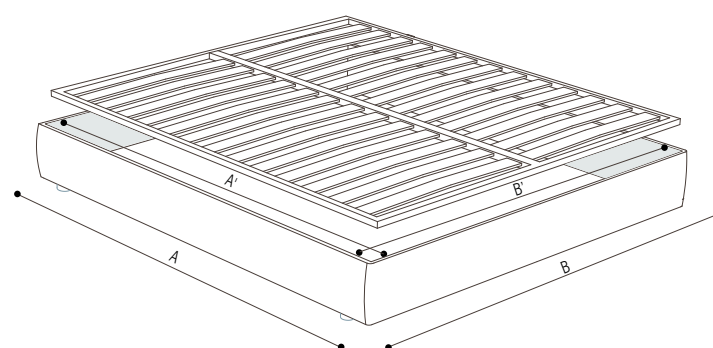

BASE WITH
PLATFORM FITTED

WITH WOODEN SLATS

HEADBOARD IN WOOD

 WITH POLYURETHANE
 PADDING COVERED WITH A
 PROTECTIVE FABRIC LINING

CUSHIONS

30X40/50X80/80X80 CM

FEET IN GLOSSY

TRANSPARENT METACRYLIC

MATRESS DIMENSIONS

 TO BE VERIFIED IN THE
 PRICELIST

UPHOLSTERY

 REMOVABLE FABRIC OR
 LEATHER COVERS

DIMENSIONI US

SCHEDA TECNICA | DATA SHEET

BASE RIGIDA CON PIANALE IN LEGNO | BASE IN WOOD

	LETTO 160 BED 160	LETTO 170 BED 170	LETTO 180 BED 180	LETTO 200 BED 200
A	203 cm 79 29/32"	203 cm 79 29/32"	203 cm 79 29/32"	203 cm 79 29/32"
B	81 cm 31 7/8"	86 cm 33 27/32"	91 cm 35 13/16"	101 cm 39 3/4"
C	163 cm 64 3/16"	173 cm 68 1/8"	183 cm 72 1/16"	203 cm 79 29/32"

BASE CON PIANALE A DOGHE IN LEGNO | BASE WITH PLATFORM FITTED WITH WOODEN SLATS

	LETTO 160 BED 160	LETTO 170 BED 170	LETTO 180 BED 180	LETTO 200 BED 200	US QUEEN SIZE	US KING SIZE
A	203 cm 79 29/32"	203 cm 79 29/32"	203 cm 79 29/32"	203 cm 79 29/32"	81 3/32" 206 cm	81 3/32" 206 cm
B	163 cm 64 3/16"	173 cm 68 1/8"	183 cm 72 1/16"	203 cm 79 29/32"	61 13/32" 156 cm	77 5/32" 196 cm
A'	197 cm 77 9/16"	197 cm 77 9/16"	197 cm 77 9/16"	197 cm 77 9/16"	78 3/4" 200 cm	78 3/4" 200 cm
B'	153 cm 60 1/4"	163 cm 64 3/16"	173 cm 68 1/8"	193 cm 75 31/32"	57 15/32" 146 cm	73 7/32" 186 cm

SCHEDA TECNICA | DATA SHEET

BASE CONTENITORE APRIBILE PIANALE A DOGHE | STORAGE BASE WITH MECHANISM PLATFORM FITTED WITH WOODEN SLATS

	LETTO 160 BED 160	LETTO 170 BED 170	LETTO 180 BED 180	LETTO 200 BED 200	US QUEEN SIZE	US KING SIZE
A	203 cm 79 29/32"	203 cm 79 29/32"	203 cm 79 29/32"	203 cm 79 29/32"	81 3/32" 206 cm	81 3/32" 206 cm
B	163 cm 64 3/16"	173 cm 68 1/8"	183 cm 72 1/16"	203 cm 79 29/32"	61 13/32" 156 cm	77 5/32" 196 cm
A'	197 cm 77 9/16"	197 cm 77 9/16"	197 cm 77 9/16"	197 cm 77 9/16"	78 3/4" 200 cm	78 3/4" 200 cm
B'	153 cm 60 1/4"	163 cm 64 3/16"	173 cm 68 1/8"	193 cm 75 31/32"	57 15/32" 146 cm	73 7/32" 186 cm