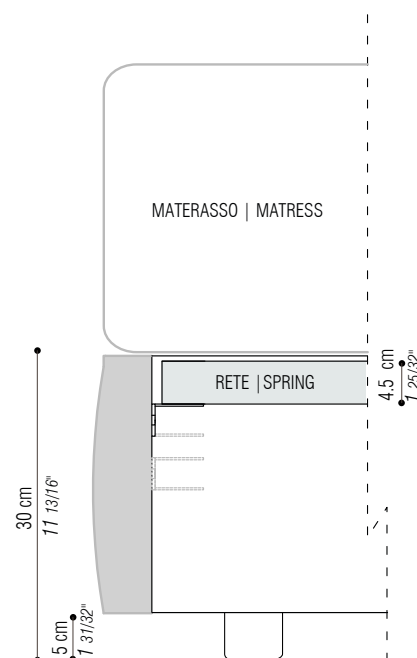

MATRESS DIMENSIONS

 TO BE VERIFIED IN THE
 PRICELIST

UPHOLSTERY

 REMOVABLE FABRIC OR
 LEATHER COVERS

DIMENSIONI US

SCHEDA TECNICA | DATA SHEET

BASE RIGIDA CON PIANALE IN LEGNO | BASE IN WOOD

	LETTO 160 BED 160	LETTO 170 BED 170	LETTO 180 BED 180	LETTO 200 BED 200
A	203 cm 79 29/32"	203 cm 79 29/32"	203 cm 79 29/32"	203 cm 79 29/32"
B	81 cm 31 7/8"	86 cm 33 27/32"	91 cm 35 13/16"	101 cm 39 3/4"
C	163 cm 64 3/16"	173 cm 68 1/8"	183 cm 72 1/16"	203 cm 79 29/32"

BASE CON PIANALE A DOGHE IN LEGNO | BASE WITH PLATFORM FITTED WITH WOODEN SLATS

	LETTO 160 BED 160	LETTO 170 BED 170	LETTO 180 BED 180	LETTO 200 BED 200	US QUEEN SIZE	US KING SIZE
A	203 cm 79 29/32"	203 cm 79 29/32"	203 cm 79 29/32"	203 cm 79 29/32"	81 3/32" 206 cm	81 3/32" 206 cm
B	163 cm 64 3/16"	173 cm 68 1/8"	183 cm 72 1/16"	203 cm 79 29/32"	61 13/32" 156 cm	77 5/32" 196 cm
A'	197 cm 77 9/16"	197 cm 77 9/16"	197 cm 77 9/16"	197 cm 77 9/16"	78 3/4" 200 cm	78 3/4" 200 cm
B'	153 cm 60 1/4"	163 cm 64 3/16"	173 cm 68 1/8"	193 cm 75 31/32"	57 15/32" 146 cm	73 7/32" 186 cm

SCHEDA TECNICA | DATA SHEET

BASE CONTENITORE APRIBILE PIANALE A DOGHE | STORAGE BASE WITH MECHANISM PLATFORM FITTED WITH WOODEN SLATS

	LETTO 160 BED 160	LETTO 170 BED 170	LETTO 180 BED 180	LETTO 200 BED 200	US QUEEN SIZE	US KING SIZE
A	203 cm 79 29/32"	203 cm 79 29/32"	203 cm 79 29/32"	203 cm 79 29/32"	81 3/32" 206 cm	81 3/32" 206 cm
B	163 cm 64 3/16"	173 cm 68 1/8"	183 cm 72 1/16"	203 cm 79 29/32"	61 13/32" 156 cm	77 5/32" 196 cm
A'	197 cm 77 9/16"	197 cm 77 9/16"	197 cm 77 9/16"	197 cm 77 9/16"	78 3/4" 200 cm	78 3/4" 200 cm
B'	153 cm 60 1/4"	163 cm 64 3/16"	173 cm 68 1/8"	193 cm 75 31/32"	57 15/32" 146 cm	73 7/32" 186 cm