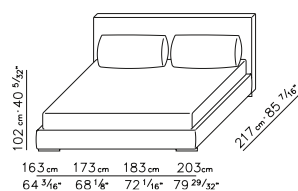

PRODUCT BEDS (DIM.

 163X217/173X217/183X217
 /203X217 CM.)

INTRODUCED 2012

UPHOLSTERED BASE

 IN WOOD WITH
 POLYURETHANE PADDING
 COVERED WITH A
 PROTECTIVE FABRIC LINING

STORAGE BASE

 WITH MECHANISM WITH
 PLATFORM FITTED
 WITH WOODEN SLATS

BASE WITH
PLATFORM FITTED

WITH WOODEN SLATS

HEADBOARD IN WOOD

 WITH POLYURETHANE
 PADDING COVERED WITH A
 PROTECTIVE FABRIC LINING

CUSHIONS

30X40/50X80/80X80 CM

FEET IN GLOSSY

TRANSPARENT METACRYLIC

MATRESS DIMENSIONS

 TO BE VERIFIED IN THE
 PRICELIST

UPHOLSTERY

 REMOVABLE FABRIC OR
 LEATHER COVERS

DIMENSIONI US

SCHEDA TECNICA | DATA SHEET

BASE RIGIDA CON PIANALE IN LEGNO | BASE IN WOOD

	LETTO 160 BED 160	LETTO 170 BED 170	LETTO 180 BED 180	LETTO 200 BED 200
A	203 cm 79 29/32"	203 cm 79 29/32"	203 cm 79 29/32"	203 cm 79 29/32"
B	81 cm 31 7/8"	86 cm 33 27/32"	91 cm 35 13/16"	101 cm 39 3/4"
C	163 cm 64 3/16"	173 cm 68 1/8"	183 cm 72 1/16"	203 cm 79 29/32"

BASE CON PIANALE A DOGHE IN LEGNO | BASE WITH PLATFORM FITTED WITH WOODEN SLATS

	LETTO 160 BED 160	LETTO 170 BED 170	LETTO 180 BED 180	LETTO 200 BED 200	US QUEEN SIZE	US KING SIZE
A	203 cm 79 29/32"	203 cm 79 29/32"	203 cm 79 29/32"	203 cm 79 29/32"	81 3/32" 206 cm	81 3/32" 206 cm
B	163 cm 64 3/16"	173 cm 68 1/8"	183 cm 72 1/16"	203 cm 79 29/32"	61 13/32" 156 cm	77 5/32" 196 cm
A'	197 cm 77 9/16"	197 cm 77 9/16"	197 cm 77 9/16"	197 cm 77 9/16"	78 3/4" 200 cm	78 3/4" 200 cm
B'	153 cm 60 1/4"	163 cm 64 3/16"	173 cm 68 1/8"	193 cm 75 31/32"	57 15/32" 146 cm	73 7/32" 186 cm