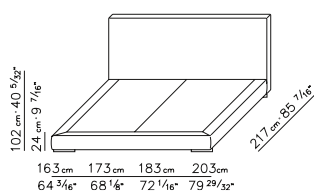

PRODUCT BEDS (DIM.

 163X217/173X217/183X217
 /203X217 CM.)

INTRODUCED 2012

UPHOLSTERED BASE

 IN WOOD WITH
 POLYURETHANE PADDING
 COVERED WITH A
 PROTECTIVE FABRIC LINING

STORAGE BASE

 WITH MECHANISM WITH
 PLATFORM FITTED
 WITH WOODEN SLATS

BASE WITH
PLATFORM FITTED

WITH WOODEN SLATS

HEADBOARD IN WOOD

 WITH POLYURETHANE
 PADDING COVERED WITH A
 PROTECTIVE FABRIC LINING

CUSHIONS

30X40/50X80/80X80 CM

FEET IN GLOSSY

TRANSPARENT METACRYLIC

MATRESS DIMENSIONS

 TO BE VERIFIED IN THE
 PRICELIST

UPHOLSTERY

 REMOVABLE FABRIC OR
 LEATHER COVERS

DIMENSIONI US

SCHEDA TECNICA | DATA SHEET

BASE RIGIDA CON PIANALE IN LEGNO | BASE IN WOOD

	LETTO 160 BED 160	LETTO 170 BED 170	LETTO 180 BED 180	LETTO 200 BED 200
A	203 cm 79 29/32"	203 cm 79 29/32"	203 cm 79 29/32"	203 cm 79 29/32"
B	81 cm 31 7/8"	86 cm 33 27/32"	91 cm 35 13/16"	101 cm 39 3/4"
C	163 cm 64 3/16"	173 cm 68 1/8"	183 cm 72 1/16"	203 cm 79 29/32"

SCHEDA TECNICA | DATA SHEET

BASE CONTENITORE APRIBILE PIANALE A DOGHE | STORAGE BASE WITH MECHANISM PLATFORM FITTED WITH WOODEN SLATS

	LETTO 160 BED 160	LETTO 170 BED 170	LETTO 180 BED 180	LETTO 200 BED 200	US QUEEN SIZE	US KING SIZE
A	203 cm 79 29/32"	203 cm 79 29/32"	203 cm 79 29/32"	203 cm 79 29/32"	81 3/32" 206 cm	81 3/32" 206 cm
B	163 cm 64 3/16"	173 cm 68 1/8"	183 cm 72 1/16"	203 cm 79 29/32"	61 13/32" 156 cm	77 5/32" 196 cm
A'	197 cm 77 9/16"	197 cm 77 9/16"	197 cm 77 9/16"	197 cm 77 9/16"	78 3/4" 200 cm	78 3/4" 200 cm
B'	153 cm 60 1/4"	163 cm 64 3/16"	173 cm 68 1/8"	193 cm 75 31/32"	57 15/32" 146 cm	73 7/32" 186 cm