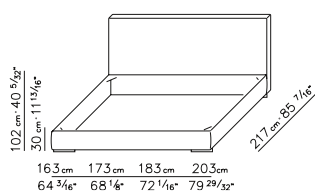

PRODUCT BEDS (DIM.

 163X217/173X217/183X217
 /203X217 CM.)

INTRODUCED 2012

UPHOLSTERED BASE

 IN WOOD WITH
 POLYURETHANE PADDING
 COVERED WITH A
 PROTECTIVE FABRIC LINING

STORAGE BASE

 WITH MECHANISM WITH
 PLATFORM FITTED
 WITH WOODEN SLATS

BASE WITH
PLATFORM FITTED

WITH WOODEN SLATS

HEADBOARD IN WOOD

 WITH POLYURETHANE
 PADDING COVERED WITH A
 PROTECTIVE FABRIC LINING

CUSHIONS

30X40/50X80/80X80 CM

FEET IN GLOSSY

TRANSPARENT METACRYLIC

MATRESS DIMENSIONS

 TO BE VERIFIED IN THE
 PRICELIST

UPHOLSTERY

 REMOVABLE FABRIC OR
 LEATHER COVERS

DIMENSIONI US

SCHEDA TECNICA | DATA SHEET

BASE RIGIDA CON PIANALE IN LEGNO | BASE IN WOOD

	LETTO 160 BED 160	LETTO 170 BED 170	LETTO 180 BED 180	LETTO 200 BED 200
A	203 cm 79 29/32"	203 cm 79 29/32"	203 cm 79 29/32"	203 cm 79 29/32"
B	81 cm 31 7/8"	86 cm 33 27/32"	91 cm 35 13/16"	101 cm 39 3/4"
C	163 cm 64 3/16"	173 cm 68 1/8"	183 cm 72 1/16"	203 cm 79 29/32"

SCHEDA TECNICA | DATA SHEET

BASE CONTENITORE APRIBILE PIANALE A DOGHE | STORAGE BASE WITH MECHANISM PLATFORM FITTED WITH WOODEN SLATS

	LETTO 160 BED 160	LETTO 170 BED 170	LETTO 180 BED 180	LETTO 200 BED 200	US QUEEN SIZE	US KING SIZE
A	203 cm 79 29/32"	203 cm 79 29/32"	203 cm 79 29/32"	203 cm 79 29/32"	81 3/32" 206 cm	81 3/32" 206 cm
B	163 cm 64 3/16"	173 cm 68 1/8"	183 cm 72 1/16"	203 cm 79 29/32"	61 13/32" 156 cm	77 5/32" 196 cm
A'	197 cm 77 9/16"	197 cm 77 9/16"	197 cm 77 9/16"	197 cm 77 9/16"	78 3/4" 200 cm	78 3/4" 200 cm
B'	153 cm 60 1/4"	163 cm 64 3/16"	173 cm 68 1/8"	193 cm 75 31/32"	57 15/32" 146 cm	73 7/32" 186 cm