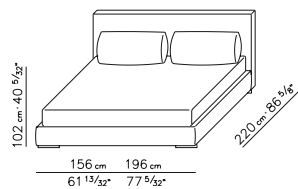

PRODUCT BEDS (DIM.

 163X217/173X217/183X217
 /203X217 CM.)

INTRODUCED 2012

UPHOLSTERED BASE

 IN WOOD WITH
 POLYURETHANE PADDING
 COVERED WITH A
 PROTECTIVE FABRIC LINING

STORAGE BASE

 WITH MECHANISM WITH
 PLATFORM FITTED
 WITH WOODEN SLATS

BASE WITH
PLATFORM FITTED

WITH WOODEN SLATS

HEADBOARD IN WOOD

 WITH POLYURETHANE
 PADDING COVERED WITH A
 PROTECTIVE FABRIC LINING

CUSHIONS

30X40/50X80/80X80 CM

FEET IN GLOSSY

TRANSPARENT METACRYLIC

MATRESS DIMENSIONS

 TO BE VERIFIED IN THE
 PRICELIST

UPHOLSTERY

 REMOVABLE FABRIC OR
 LEATHER COVERS

DIMENSIONI US

SCHEDA TECNICA | DATA SHEET

BASE RIGIDA CON PIANALE IN LEGNO | BASE IN WOOD

	LETTO 160 BED 160	LETTO 170 BED 170	LETTO 180 BED 180	LETTO 200 BED 200
A	203 cm 79 29/32"	203 cm 79 29/32"	203 cm 79 29/32"	203 cm 79 29/32"
B	81 cm 31 7/8"	86 cm 33 27/32"	91 cm 35 13/16"	101 cm 39 3/4"
C	163 cm 64 3/16"	173 cm 68 1/8"	183 cm 72 1/16"	203 cm 79 29/32"

BASE CON PIANALE A DOGHE IN LEGNO | BASE WITH PLATFORM FITTED WITH WOODEN SLATS

	LETTO 160 BED 160	LETTO 170 BED 170	LETTO 180 BED 180	LETTO 200 BED 200	US QUEEN SIZE	US KING SIZE
A	203 cm 79 29/32"	203 cm 79 29/32"	203 cm 79 29/32"	203 cm 79 29/32"	81 3/32" 206 cm	81 3/32" 206 cm
B	163 cm 64 3/16"	173 cm 68 1/8"	183 cm 72 1/16"	203 cm 79 29/32"	61 13/32" 156 cm	77 5/32" 196 cm
A'	197 cm 77 9/16"	197 cm 77 9/16"	197 cm 77 9/16"	197 cm 77 9/16"	78 3/4" 200 cm	78 3/4" 200 cm
B'	153 cm 60 1/4"	163 cm 64 3/16"	173 cm 68 1/8"	193 cm 75 31/32"	57 15/32" 146 cm	73 7/32" 186 cm