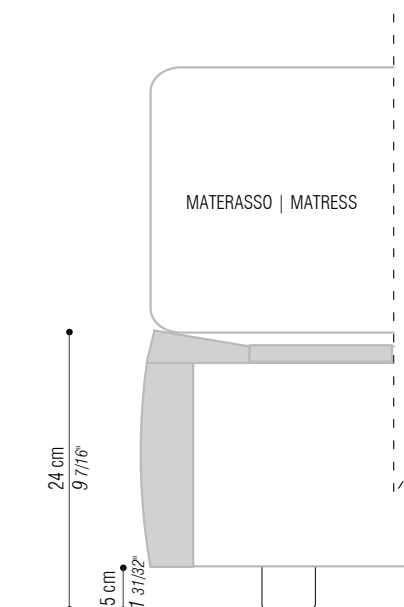

MATRESS DIMENSIONS

 TO BE VERIFIED IN THE
 PRICELIST

UPHOLSTERY

 REMOVABLE FABRIC OR
 LEATHER COVERS

DIMENSIONI US

SCHEDA TECNICA | DATA SHEET

BASE RIGIDA CON PIANALE IN LEGNO | BASE IN WOOD

	LETTO 160 BED 160	LETTO 170 BED 170	LETTO 180 BED 180	LETTO 200 BED 200
A	203 cm 79 29/32"	203 cm 79 29/32"	203 cm 79 29/32"	203 cm 79 29/32"
B	81 cm 31 7/8"	86 cm 33 27/32"	91 cm 35 13/16"	101 cm 39 3/4"
C	163 cm 64 3/16"	173 cm 68 1/8"	183 cm 72 1/16"	203 cm 79 29/32"

BASE CON PIANALE A DOGHE IN LEGNO | BASE WITH PLATFORM FITTED WITH WOODEN SLATS

	LETTO 160 BED 160	LETTO 170 BED 170	LETTO 180 BED 180	LETTO 200 BED 200	US QUEEN SIZE	US KING SIZE
A	203 cm 79 29/32"	203 cm 79 29/32"	203 cm 79 29/32"	203 cm 79 29/32"	81 3/32" 206 cm	81 3/32" 206 cm
B	163 cm 64 3/16"	173 cm 68 1/8"	183 cm 72 1/16"	203 cm 79 29/32"	61 13/32" 156 cm	77 5/32" 196 cm
A'	197 cm 77 9/16"	197 cm 77 9/16"	197 cm 77 9/16"	197 cm 77 9/16"	78 3/4" 200 cm	78 3/4" 200 cm
B'	153 cm 60 1/4"	163 cm 64 3/16"	173 cm 68 1/8"	193 cm 75 31/32"	57 15/32" 146 cm	73 7/32" 186 cm

SCHEDA TECNICA | DATA SHEET

BASE CONTENITORE APRIBILE PIANALE A DOGHE | STORAGE BASE WITH MECHANISM PLATFORM FITTED WITH WOODEN SLATS

	LETTO 160 BED 160	LETTO 170 BED 170	LETTO 180 BED 180	LETTO 200 BED 200	US QUEEN SIZE	US KING SIZE
A	203 cm 79 29/32"	203 cm 79 29/32"	203 cm 79 29/32"	203 cm 79 29/32"	81 3/32" 206 cm	81 3/32" 206 cm
B	163 cm 64 3/16"	173 cm 68 1/8"	183 cm 72 1/16"	203 cm 79 29/32"	61 13/32" 156 cm	77 5/32" 196 cm
A'	197 cm 77 9/16"	197 cm 77 9/16"	197 cm 77 9/16"	197 cm 77 9/16"	78 3/4" 200 cm	78 3/4" 200 cm
B'	153 cm 60 1/4"	163 cm 64 3/16"	173 cm 68 1/8"	193 cm 75 31/32"	57 15/32" 146 cm	73 7/32" 186 cm