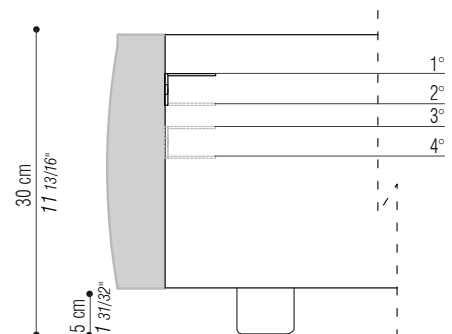

BASE CON PIANALE A DOGHE IN LEGNO | BASE WITH PLATFORM FITTED WITH WOODEN SLATS

	LETTO 160 BED 160	LETTO 170 BED 170	LETTO 180 BED 180	LETTO 200 BED 200	US QUEEN SIZE	US KING SIZE
A	203 cm 79 29/32"	203 cm 79 29/32"	203 cm 79 29/32"	203 cm 79 29/32"	81 3/32" 206 cm	81 3/32" 206 cm
B	163 cm 64 3/16"	173 cm 68 1/8"	183 cm 72 1/16"	203 cm 79 29/32"	61 13/32" 156 cm	77 5/32" 196 cm
A'	197 cm 77 9/16"	197 cm 77 9/16"	197 cm 77 9/16"	197 cm 77 9/16"	78 3/4" 200 cm	78 3/4" 200 cm
B'	153 cm 60 1/4"	163 cm 64 3/16"	173 cm 68 1/8"	193 cm 75 31/32"	57 15/32" 146 cm	73 7/32" 186 cm

SCHEDA TECNICA | DATA SHEET

BASE CONTENITORE APRIBILE PIANALE A DOGHE | STORAGE BASE WITH MECHANISM PLATFORM FITTED WITH WOODEN SLATS

	LETTO 160 BED 160	LETTO 170 BED 170	LETTO 180 BED 180	LETTO 200 BED 200	US QUEEN SIZE	US KING SIZE
A	203 cm 79 29/32"	203 cm 79 29/32"	203 cm 79 29/32"	203 cm 79 29/32"	81 3/32" 206 cm	81 3/32" 206 cm
B	163 cm 64 3/16"	173 cm 68 1/8"	183 cm 72 1/16"	203 cm 79 29/32"	61 13/32" 156 cm	77 5/32" 196 cm
A'	197 cm 77 9/16"	197 cm 77 9/16"	197 cm 77 9/16"	197 cm 77 9/16"	78 3/4" 200 cm	78 3/4" 200 cm
B'	153 cm 60 1/4"	163 cm 64 3/16"	173 cm 68 1/8"	193 cm 75 31/32"	57 15/32" 146 cm	73 7/32" 186 cm

GIROLETTO | FRAME

	LETTO 160 BED 160	LETTO 170 BED 170	LETTO 180 BED 180	LETTO 200 BED 200	US QUEEN SIZE	US KING SIZE
A	203 cm 79 29/32"	203 cm 79 29/32"	203 cm 79 29/32"	203 cm 79 29/32"	81 3/32" 206 cm	81 3/32" 206 cm
B	163 cm 64 3/16"	173 cm 68 1/8"	183 cm 72 1/16"	203 cm 79 29/32"	61 13/32" 156 cm	77 5/32" 196 cm
A'	197 cm 77 9/16"	197 cm 77 9/16"	197 cm 77 9/16"	197 cm 77 9/16"	78 3/4" 200 cm	78 3/4" 200 cm
B'	153 cm 60 1/4"	163 cm 64 3/16"	173 cm 68 1/8"	193 cm 75 31/32"	57 15/32" 146 cm	73 7/32" 186 cm