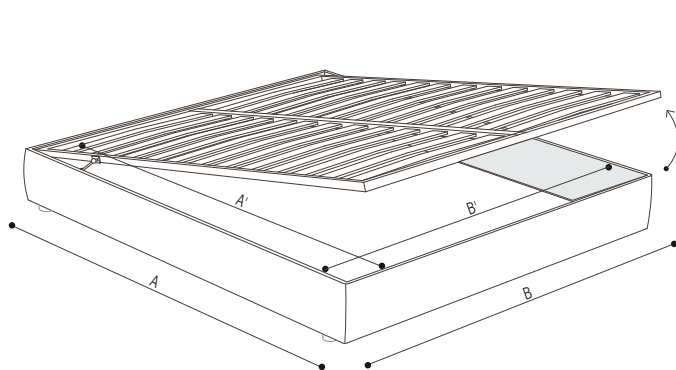

MATRESS DIMENSIONS

 TO BE VERIFIED IN THE
 PRICELIST

UPHOLSTERY

 REMOVABLE FABRIC OR
 LEATHER COVERS

DIMENSIONI US

SCHEDA TECNICA | DATA SHEET

BASE RIGIDA CON PIANALE IN LEGNO | BASE IN WOOD

	LETTO 160 BED 160	LETTO 170 BED 170	LETTO 180 BED 180	LETTO 200 BED 200
A	203 cm 79 29/32"	203 cm 79 29/32"	203 cm 79 29/32"	203 cm 79 29/32"
B	81 cm 31 7/8"	86 cm 33 27/32"	91 cm 35 13/16"	101 cm 39 3/4"
C	163 cm 64 3/16"	173 cm 68 1/8"	183 cm 72 1/16"	203 cm 79 29/32"

BASE CON PIANALE A DOGHE IN LEGNO | BASE WITH PLATFORM FITTED WITH WOODEN SLATS

	LETTO 160 BED 160	LETTO 170 BED 170	LETTO 180 BED 180	LETTO 200 BED 200	US QUEEN SIZE	US KING SIZE
A	203 cm 79 29/32"	203 cm 79 29/32"	203 cm 79 29/32"	203 cm 79 29/32"	81 3/32" 206 cm	81 3/32" 206 cm
B	163 cm 64 3/16"	173 cm 68 1/8"	183 cm 72 1/16"	203 cm 79 29/32"	61 13/32" 156 cm	77 5/32" 196 cm
A'	197 cm 77 9/16"	197 cm 77 9/16"	197 cm 77 9/16"	197 cm 77 9/16"	78 3/4" 200 cm	78 3/4" 200 cm
B'	153 cm 60 1/4"	163 cm 64 3/16"	173 cm 68 1/8"	193 cm 75 31/32"	57 15/32" 146 cm	73 7/32" 186 cm

SCHEDA TECNICA | DATA SHEET

BASE CONTENITORE APRIBILE PIANALE A DOGHE | STORAGE BASE WITH MECHANISM PLATFORM FITTED WITH WOODEN SLATS

	LETTO 160 BED 160	LETTO 170 BED 170	LETTO 180 BED 180	LETTO 200 BED 200	US QUEEN SIZE	US KING SIZE
A	203 cm 79 29/32"	203 cm 79 29/32"	203 cm 79 29/32"	203 cm 79 29/32"	81 3/32" 206 cm	81 3/32" 206 cm
B	163 cm 64 3/16"	173 cm 68 1/8"	183 cm 72 1/16"	203 cm 79 29/32"	61 13/32" 156 cm	77 5/32" 196 cm
A'	197 cm 77 9/16"	197 cm 77 9/16"	197 cm 77 9/16"	197 cm 77 9/16"	78 3/4" 200 cm	78 3/4" 200 cm
B'	153 cm 60 1/4"	163 cm 64 3/16"	173 cm 68 1/8"	193 cm 75 31/32"	57 15/32" 146 cm	73 7/32" 186 cm