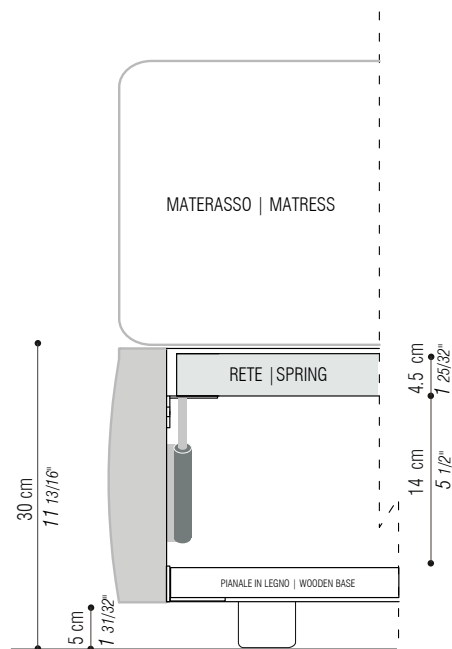

BASE CON PIANALE A DOGHE IN LEGNO | BASE WITH PLATFORM FITTED WITH WOODEN SLATS

	LETTO 160 BED 160	LETTO 170 BED 170	LETTO 180 BED 180	LETTO 200 BED 200	US QUEEN SIZE	US KING SIZE
A	203 cm 79 29/32"	203 cm 79 29/32"	203 cm 79 29/32"	203 cm 79 29/32"	81 3/32" 206 cm	81 3/32" 206 cm
B	163 cm 64 3/16"	173 cm 68 1/8"	183 cm 72 1/16"	203 cm 79 29/32"	61 13/32" 156 cm	77 5/32" 196 cm
A'	197 cm 77 9/16"	197 cm 77 9/16"	197 cm 77 9/16"	197 cm 77 9/16"	78 3/4" 200 cm	78 3/4" 200 cm
B'	153 cm 60 1/4"	163 cm 64 3/16"	173 cm 68 1/8"	193 cm 75 31/32"	57 15/32" 146 cm	73 7/32" 186 cm

SCHEDA TECNICA | DATA SHEET

BASE CONTENITORE APRIBILE PIANALE A DOGHE | STORAGE BASE WITH MECHANISM PLATFORM FITTED WITH WOODEN SLATS

	LETTO 160 BED 160	LETTO 170 BED 170	LETTO 180 BED 180	LETTO 200 BED 200	US QUEEN SIZE	US KING SIZE
A	203 cm 79 29/32"	203 cm 79 29/32"	203 cm 79 29/32"	203 cm 79 29/32"	81 3/32" 206 cm	81 3/32" 206 cm
B	163 cm 64 3/16"	173 cm 68 1/8"	183 cm 72 1/16"	203 cm 79 29/32"	61 13/32" 156 cm	77 5/32" 196 cm
A'	197 cm 77 9/16"	197 cm 77 9/16"	197 cm 77 9/16"	197 cm 77 9/16"	78 3/4" 200 cm	78 3/4" 200 cm
B'	153 cm 60 1/4"	163 cm 64 3/16"	173 cm 68 1/8"	193 cm 75 31/32"	57 15/32" 146 cm	73 7/32" 186 cm

GIROLETTO | FRAME

	LETTO 160 BED 160	LETTO 170 BED 170	LETTO 180 BED 180	LETTO 200 BED 200	US QUEEN SIZE	US KING SIZE
A	203 cm 79 29/32"	203 cm 79 29/32"	203 cm 79 29/32"	203 cm 79 29/32"	81 3/32" 206 cm	81 3/32" 206 cm
B	163 cm 64 3/16"	173 cm 68 1/8"	183 cm 72 1/16"	203 cm 79 29/32"	61 13/32" 156 cm	77 5/32" 196 cm
A'	197 cm 77 9/16"	197 cm 77 9/16"	197 cm 77 9/16"	197 cm 77 9/16"	78 3/4" 200 cm	78 3/4" 200 cm
B'	153 cm 60 1/4"	163 cm 64 3/16"	173 cm 68 1/8"	193 cm 75 31/32"	57 15/32" 146 cm	73 7/32" 186 cm