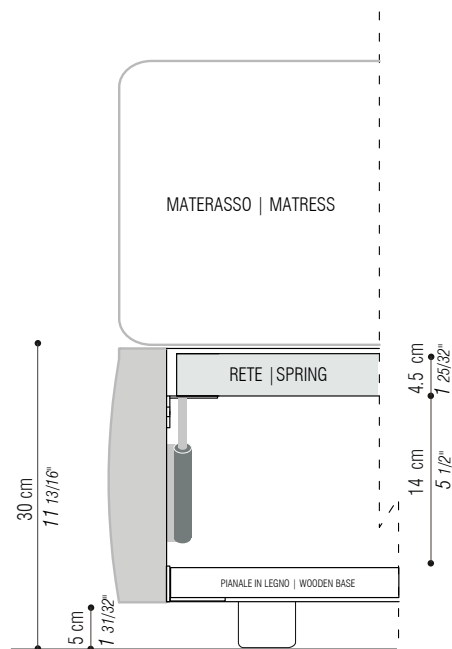

SCHEDA TECNICA | DATA SHEET

BASE RIGIDA CON PIANALE IN LEGNO | BASE IN WOOD

	LETTO 160 BED 160	LETTO 170 BED 170	LETTO 180 BED 180	LETTO 200 BED 200
A	203 cm 79 29/32"	203 cm 79 29/32"	203 cm 79 29/32"	203 cm 79 29/32"
B	81 cm 31 7/8"	86 cm 33 27/32"	91 cm 35 13/16"	101 cm 39 3/4"
C	163 cm 64 3/16"	173 cm 68 1/8"	183 cm 72 1/16"	203 cm 79 29/32"

BASE CON PIANALE A DOGHE IN LEGNO | BASE WITH PLATFORM FITTED WITH WOODEN SLATS

	LETTO 160 BED 160	LETTO 170 BED 170	LETTO 180 BED 180	LETTO 200 BED 200	US QUEEN SIZE	US KING SIZE
A	203 cm 79 29/32"	203 cm 79 29/32"	203 cm 79 29/32"	203 cm 79 29/32"	81 3/32" 206 cm	81 3/32" 206 cm
B	163 cm 64 3/16"	173 cm 68 1/8"	183 cm 72 1/16"	203 cm 79 29/32"	61 13/32" 156 cm	77 5/32" 196 cm
A'	197 cm 77 9/16"	197 cm 77 9/16"	197 cm 77 9/16"	197 cm 77 9/16"	78 3/4" 200 cm	78 3/4" 200 cm
B'	153 cm 60 1/4"	163 cm 64 3/16"	173 cm 68 1/8"	193 cm 75 31/32"	57 15/32" 146 cm	73 7/32" 186 cm

SCHEDA TECNICA | DATA SHEET

BASE CONTENITORE APRIBILE PIANALE A DOGHE | STORAGE BASE WITH MECHANISM PLATFORM FITTED WITH WOODEN SLATS

	LETTO 160 BED 160	LETTO 170 BED 170	LETTO 180 BED 180	LETTO 200 BED 200	US QUEEN SIZE	US KING SIZE
A	203 cm 79 29/32"	203 cm 79 29/32"	203 cm 79 29/32"	203 cm 79 29/32"	81 3/32" 206 cm	81 3/32" 206 cm
B	163 cm 64 3/16"	173 cm 68 1/8"	183 cm 72 1/16"	203 cm 79 29/32"	61 13/32" 156 cm	77 5/32" 196 cm
A'	197 cm 77 9/16"	197 cm 77 9/16"	197 cm 77 9/16"	197 cm 77 9/16"	78 3/4" 200 cm	78 3/4" 200 cm
B'	153 cm 60 1/4"	163 cm 64 3/16"	173 cm 68 1/8"	193 cm 75 31/32"	57 15/32" 146 cm	73 7/32" 186 cm