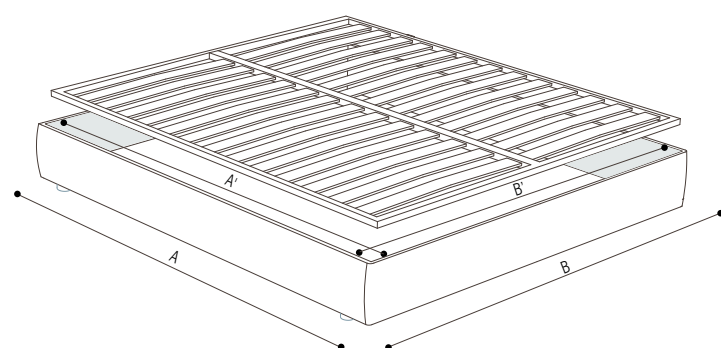

IN PLASTIC

MATTRESSES

DIMENSIONS TO BE

VERIFIED IN THE PRICE LIST

UPHOLSTERY

IN REMOVABLE FABRIC

OR LEATHER

DIMENSIONI US

SCHEDA TECNICA | DATA SHEET

BASE RIGIDA CON PIANALE IN LEGNO | BASE IN WOOD

	LETTO 160 BED 160	LETTO 170 BED 170	LETTO 180 BED 180	LETTO 200 BED 200
A	203 cm 79 29/32"	203 cm 79 29/32"	203 cm 79 29/32"	203 cm 79 29/32"
B	81 cm 31 7/8"	86 cm 33 27/32"	91 cm 35 13/16"	101 cm 39 3/4"
C	163 cm 64 3/16"	173 cm 68 1/8"	183 cm 72 1/16"	203 cm 79 29/32"

BASE CON PIANALE A DOGHE IN LEGNO | BASE WITH PLATFORM FITTED WITH WOODEN SLATS

	LETTO 160 BED 160	LETTO 170 BED 170	LETTO 180 BED 180	LETTO 200 BED 200	US QUEEN SIZE	US KING SIZE
A	203 cm 79 29/32"	203 cm 79 29/32"	203 cm 79 29/32"	203 cm 79 29/32"	81 3/32" 206 cm	81 3/32" 206 cm
B	163 cm 64 3/16"	173 cm 68 1/8"	183 cm 72 1/16"	203 cm 79 29/32"	61 13/32" 156 cm	77 5/32" 196 cm
A'	197 cm 77 9/16"	197 cm 77 9/16"	197 cm 77 9/16"	197 cm 77 9/16"	78 3/4" 200 cm	78 3/4" 200 cm
B'	153 cm 60 1/4"	163 cm 64 3/16"	173 cm 68 1/8"	193 cm 75 31/32"	57 15/32" 146 cm	73 7/32" 186 cm

SCHEDA TECNICA | DATA SHEET

BASE CONTENITORE APRIBILE PIANALE A DOGHE | STORAGE BASE WITH MECHANISM PLATFORM FITTED WITH WOODEN SLATS

	LETTO 160 BED 160	LETTO 170 BED 170	LETTO 180 BED 180	LETTO 200 BED 200	US QUEEN SIZE	US KING SIZE
A	203 cm 79 29/32"	203 cm 79 29/32"	203 cm 79 29/32"	203 cm 79 29/32"	81 3/32" 206 cm	81 3/32" 206 cm
B	163 cm 64 3/16"	173 cm 68 1/8"	183 cm 72 1/16"	203 cm 79 29/32"	61 13/32" 156 cm	77 5/32" 196 cm
A'	197 cm 77 9/16"	197 cm 77 9/16"	197 cm 77 9/16"	197 cm 77 9/16"	78 3/4" 200 cm	78 3/4" 200 cm
B'	153 cm 60 1/4"	163 cm 64 3/16"	173 cm 68 1/8"	193 cm 75 31/32"	57 15/32" 146 cm	73 7/32" 186 cm