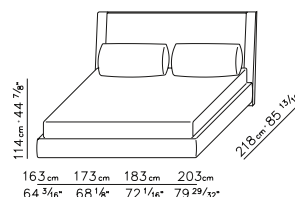

WOOD AND LEATHER

(AVAILABLE COLOURS

AND WOODEN FINISHES

TO BE VERIFIED IN THE

PRICE LIST)

CUSHIONS

30X40/50X80/80X80 CM

FEET CYLINDRICAL

IN PLASTIC

MATTRESSES

DIMENSIONS TO BE

VERIFIED IN THE PRICE LIST

UPHOLSTERY

IN REMOVABLE FABRIC

OR LEATHER

DIMENSIONI US

SCHEDA TECNICA | DATA SHEET

BASE RIGIDA CON PIANALE IN LEGNO | BASE IN WOOD

	LETTO 160 BED 160	LETTO 170 BED 170	LETTO 180 BED 180	LETTO 200 BED 200
A	203 cm 79 29/32"	203 cm 79 29/32"	203 cm 79 29/32"	203 cm 79 29/32"
B	81 cm 31 7/8"	86 cm 33 27/32"	91 cm 35 13/16"	101 cm 39 3/4"
C	163 cm 64 3/16"	173 cm 68 1/8"	183 cm 72 1/16"	203 cm 79 29/32"

SCHEDA TECNICA | DATA SHEET

BASE CONTENITORE APRIBILE PIANALE A DOGHE | STORAGE BASE WITH MECHANISM PLATFORM FITTED WITH WOODEN SLATS

	LETTO 160 BED 160	LETTO 170 BED 170	LETTO 180 BED 180	LETTO 200 BED 200	US QUEEN SIZE	US KING SIZE
A	203 cm 79 29/32"	203 cm 79 29/32"	203 cm 79 29/32"	203 cm 79 29/32"	81 3/32" 206 cm	81 3/32" 206 cm
B	163 cm 64 3/16"	173 cm 68 1/8"	183 cm 72 1/16"	203 cm 79 29/32"	61 13/32" 156 cm	77 5/32" 196 cm
A'	197 cm 77 9/16"	197 cm 77 9/16"	197 cm 77 9/16"	197 cm 77 9/16"	78 3/4" 200 cm	78 3/4" 200 cm
B'	153 cm 60 1/4"	163 cm 64 3/16"	173 cm 68 1/8"	193 cm 75 31/32"	57 15/32" 146 cm	73 7/32" 186 cm