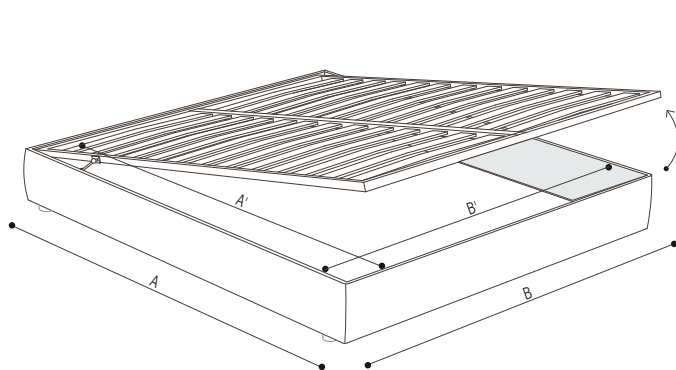

SCHEDA TECNICA | DATA SHEET

BASE RIGIDA CON PIANALE IN LEGNO | BASE IN WOOD

	LETTO 160 BED 160	LETTO 170 BED 170	LETTO 180 BED 180	LETTO 200 BED 200
A	203 cm 79 29/32"	203 cm 79 29/32"	203 cm 79 29/32"	203 cm 79 29/32"
B	81 cm 31 7/8"	86 cm 33 27/32"	91 cm 35 13/16"	101 cm 39 3/4"
C	163 cm 64 3/16"	173 cm 68 1/8"	183 cm 72 1/16"	203 cm 79 29/32"

BASE CON PIANALE A DOGHE IN LEGNO | BASE WITH PLATFORM FITTED WITH WOODEN SLATS

	LETTO 160 BED 160	LETTO 170 BED 170	LETTO 180 BED 180	LETTO 200 BED 200	US QUEEN SIZE	US KING SIZE
A	203 cm 79 29/32"	203 cm 79 29/32"	203 cm 79 29/32"	203 cm 79 29/32"	81 3/32" 206 cm	81 3/32" 206 cm
B	163 cm 64 3/16"	173 cm 68 1/8"	183 cm 72 1/16"	203 cm 79 29/32"	61 13/32" 156 cm	77 5/32" 196 cm
A'	197 cm 77 9/16"	197 cm 77 9/16"	197 cm 77 9/16"	197 cm 77 9/16"	78 3/4" 200 cm	78 3/4" 200 cm
B'	153 cm 60 1/4"	163 cm 64 3/16"	173 cm 68 1/8"	193 cm 75 31/32"	57 15/32" 146 cm	73 7/32" 186 cm

SCHEDA TECNICA | DATA SHEET

BASE CONTENITORE APRIBILE PIANALE A DOGHE | STORAGE BASE WITH MECHANISM PLATFORM FITTED WITH WOODEN SLATS

	LETTO 160 BED 160	LETTO 170 BED 170	LETTO 180 BED 180	LETTO 200 BED 200	US QUEEN SIZE	US KING SIZE
A	203 cm 79 29/32"	203 cm 79 29/32"	203 cm 79 29/32"	203 cm 79 29/32"	81 3/32" 206 cm	81 3/32" 206 cm
B	163 cm 64 3/16"	173 cm 68 1/8"	183 cm 72 1/16"	203 cm 79 29/32"	61 13/32" 156 cm	77 5/32" 196 cm
A'	197 cm 77 9/16"	197 cm 77 9/16"	197 cm 77 9/16"	197 cm 77 9/16"	78 3/4" 200 cm	78 3/4" 200 cm
B'	153 cm 60 1/4"	163 cm 64 3/16"	173 cm 68 1/8"	193 cm 75 31/32"	57 15/32" 146 cm	73 7/32" 186 cm