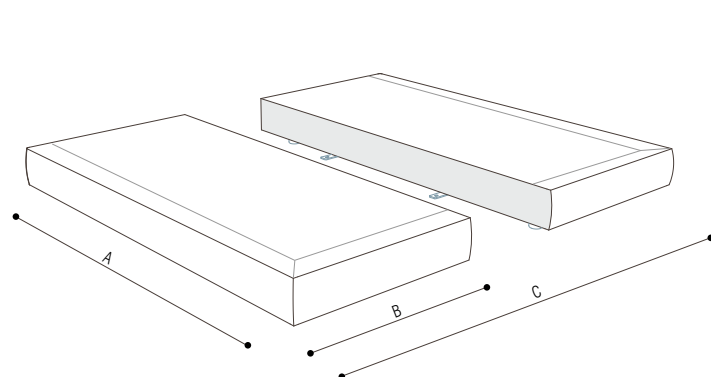

IN PLASTIC

MATTRESSES

DIMENSIONS TO BE

VERIFIED IN THE PRICE LIST

UPHOLSTERY

IN REMOVABLE FABRIC

OR LEATHER

DIMENSIONI US

SCHEDA TECNICA | DATA SHEET

BASE RIGIDA CON PIANALE IN LEGNO | BASE IN WOOD

	LETTO 160 BED 160	LETTO 170 BED 170	LETTO 180 BED 180	LETTO 200 BED 200
A	203 cm 79 29/32"	203 cm 79 29/32"	203 cm 79 29/32"	203 cm 79 29/32"
B	81 cm 31 7/8"	86 cm 33 27/32"	91 cm 35 13/16"	101 cm 39 3/4"
C	163 cm 64 3/16"	173 cm 68 1/8"	183 cm 72 1/16"	203 cm 79 29/32"