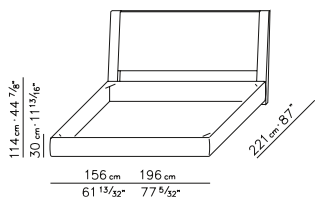

WOOD AND LEATHER

(AVAILABLE COLOURS

AND WOODEN FINISHES

TO BE VERIFIED IN THE

PRICE LIST)

CUSHIONS

30X40/50X80/80X80 CM

FEET CYLINDRICAL

IN PLASTIC

MATTRESSES

DIMENSIONS TO BE

VERIFIED IN THE PRICE LIST

UPHOLSTERY

IN REMOVABLE FABRIC

OR LEATHER

DIMENSIONI US

SCHEDA TECNICA | DATA SHEET

BASE RIGIDA CON PIANALE IN LEGNO | BASE IN WOOD

	LETTO 160 BED 160	LETTO 170 BED 170	LETTO 180 BED 180	LETTO 200 BED 200
A	203 cm 79 29/32"	203 cm 79 29/32"	203 cm 79 29/32"	203 cm 79 29/32"
B	81 cm 31 7/8"	86 cm 33 27/32"	91 cm 35 13/16"	101 cm 39 3/4"
C	163 cm 64 3/16"	173 cm 68 1/8"	183 cm 72 1/16"	203 cm 79 29/32"

SCHEDA TECNICA | DATA SHEET

BASE CONTENITORE APRIBILE PIANALE A DOGHE | STORAGE BASE WITH MECHANISM PLATFORM FITTED WITH WOODEN SLATS

	LETTO 160 BED 160	LETTO 170 BED 170	LETTO 180 BED 180	LETTO 200 BED 200	US QUEEN SIZE	US KING SIZE
A	203 cm 79 29/32"	203 cm 79 29/32"	203 cm 79 29/32"	203 cm 79 29/32"	81 3/32" 206 cm	81 3/32" 206 cm
B	163 cm 64 3/16"	173 cm 68 1/8"	183 cm 72 1/16"	203 cm 79 29/32"	61 13/32" 156 cm	77 5/32" 196 cm
A'	197 cm 77 9/16"	197 cm 77 9/16"	197 cm 77 9/16"	197 cm 77 9/16"	78 3/4" 200 cm	78 3/4" 200 cm
B'	153 cm 60 1/4"	163 cm 64 3/16"	173 cm 68 1/8"	193 cm 75 31/32"	57 15/32" 146 cm	73 7/32" 186 cm