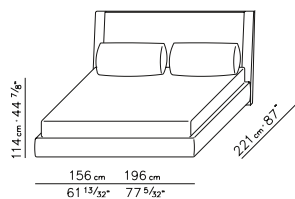

WOOD AND LEATHER

(AVAILABLE COLOURS

AND WOODEN FINISHES

TO BE VERIFIED IN THE

PRICE LIST)

CUSHIONS

30X40/50X80/80X80 CM

FEET CYLINDRICAL

IN PLASTIC

MATTRESSES

DIMENSIONS TO BE

VERIFIED IN THE PRICE LIST

UPHOLSTERY

IN REMOVABLE FABRIC

OR LEATHER

DIMENSIONI US

SCHEDA TECNICA | DATA SHEET

BASE RIGIDA CON PIANALE IN LEGNO | BASE IN WOOD

	LETTO 160 BED 160	LETTO 170 BED 170	LETTO 180 BED 180	LETTO 200 BED 200
A	203 cm 79 29/32"	203 cm 79 29/32"	203 cm 79 29/32"	203 cm 79 29/32"
B	81 cm 31 7/8"	86 cm 33 27/32"	91 cm 35 13/16"	101 cm 39 3/4"
C	163 cm 64 3/16"	173 cm 68 1/8"	183 cm 72 1/16"	203 cm 79 29/32"

SCHEDA TECNICA | DATA SHEET

BASE CONTENITORE APRIBILE PIANALE A DOGHE | STORAGE BASE WITH MECHANISM PLATFORM FITTED WITH WOODEN SLATS

	LETTO 160 BED 160	LETTO 170 BED 170	LETTO 180 BED 180	LETTO 200 BED 200	US QUEEN SIZE	US KING SIZE
A	203 cm 79 29/32"	203 cm 79 29/32"	203 cm 79 29/32"	203 cm 79 29/32"	81 3/32" 206 cm	81 3/32" 206 cm
B	163 cm 64 3/16"	173 cm 68 1/8"	183 cm 72 1/16"	203 cm 79 29/32"	61 13/32" 156 cm	77 5/32" 196 cm
A'	197 cm 77 9/16"	197 cm 77 9/16"	197 cm 77 9/16"	197 cm 77 9/16"	78 3/4" 200 cm	78 3/4" 200 cm
B'	153 cm 60 1/4"	163 cm 64 3/16"	173 cm 68 1/8"	193 cm 75 31/32"	57 15/32" 146 cm	73 7/32" 186 cm