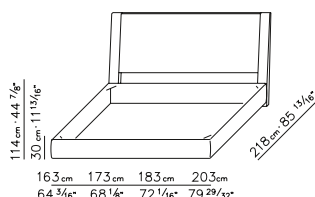

IN PLASTIC

MATTRESSES

DIMENSIONS TO BE

VERIFIED IN THE PRICE LIST

UPHOLSTERY

IN REMOVABLE FABRIC

OR LEATHER

DIMENSIONI US

SCHEDA TECNICA | DATA SHEET

BASE RIGIDA CON PIANALE IN LEGNO | BASE IN WOOD

	LETTO 160 BED 160	LETTO 170 BED 170	LETTO 180 BED 180	LETTO 200 BED 200
A	203 cm 79 29/32"	203 cm 79 29/32"	203 cm 79 29/32"	203 cm 79 29/32"
B	81 cm 31 7/8"	86 cm 33 27/32"	91 cm 35 13/16"	101 cm 39 3/4"
C	163 cm 64 3/16"	173 cm 68 1/8"	183 cm 72 1/16"	203 cm 79 29/32"

BASE CON PIANALE A DOGHE IN LEGNO | BASE WITH PLATFORM FITTED WITH WOODEN SLATS

	LETTO 160 BED 160	LETTO 170 BED 170	LETTO 180 BED 180	LETTO 200 BED 200	US QUEEN SIZE	US KING SIZE
A	203 cm 79 29/32"	203 cm 79 29/32"	203 cm 79 29/32"	203 cm 79 29/32"	81 3/32" 206 cm	81 3/32" 206 cm
B	163 cm 64 3/16"	173 cm 68 1/8"	183 cm 72 1/16"	203 cm 79 29/32"	61 13/32" 156 cm	77 5/32" 196 cm
A'	197 cm 77 9/16"	197 cm 77 9/16"	197 cm 77 9/16"	197 cm 77 9/16"	78 3/4" 200 cm	78 3/4" 200 cm
B'	153 cm 60 1/4"	163 cm 64 3/16"	173 cm 68 1/8"	193 cm 75 31/32"	57 15/32" 146 cm	73 7/32" 186 cm

SCHEDA TECNICA | DATA SHEET

BASE CONTENITORE APRIBILE PIANALE A DOGHE | STORAGE BASE WITH MECHANISM PLATFORM FITTED WITH WOODEN SLATS

	LETTO 160 BED 160	LETTO 170 BED 170	LETTO 180 BED 180	LETTO 200 BED 200	US QUEEN SIZE	US KING SIZE
A	203 cm 79 29/32"	203 cm 79 29/32"	203 cm 79 29/32"	203 cm 79 29/32"	81 3/32" 206 cm	81 3/32" 206 cm
B	163 cm 64 3/16"	173 cm 68 1/8"	183 cm 72 1/16"	203 cm 79 29/32"	61 13/32" 156 cm	77 5/32" 196 cm
A'	197 cm 77 9/16"	197 cm 77 9/16"	197 cm 77 9/16"	197 cm 77 9/16"	78 3/4" 200 cm	78 3/4" 200 cm
B'	153 cm 60 1/4"	163 cm 64 3/16"	173 cm 68 1/8"	193 cm 75 31/32"	57 15/32" 146 cm	73 7/32" 186 cm