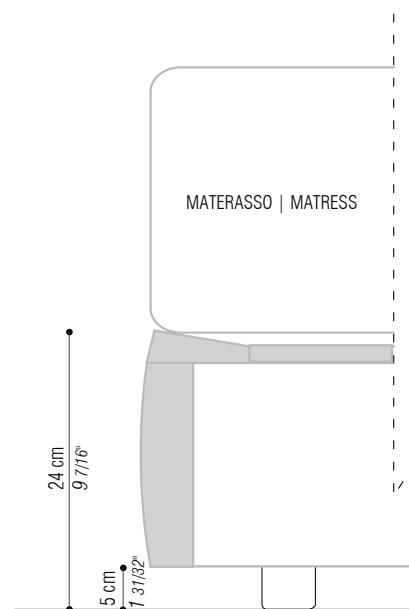

IN PLASTIC

MATTRESSES

DIMENSIONS TO BE

VERIFIED IN THE PRICE LIST

UPHOLSTERY

IN REMOVABLE FABRIC

OR LEATHER

DIMENSIONI US

SCHEDA TECNICA | DATA SHEET

BASE RIGIDA CON PIANALE IN LEGNO | BASE IN WOOD

	LETTO 160 BED 160	LETTO 170 BED 170	LETTO 180 BED 180	LETTO 200 BED 200
A	203 cm 79 29/32"	203 cm 79 29/32"	203 cm 79 29/32"	203 cm 79 29/32"
B	81 cm 31 7/8"	86 cm 33 27/32"	91 cm 35 13/16"	101 cm 39 3/4"
C	163 cm 64 3/16"	173 cm 68 1/8"	183 cm 72 1/16"	203 cm 79 29/32"

BASE CON PIANALE A DOGHE IN LEGNO | BASE WITH PLATFORM FITTED WITH WOODEN SLATS

	LETTO 160 BED 160	LETTO 170 BED 170	LETTO 180 BED 180	LETTO 200 BED 200	US QUEEN SIZE	US KING SIZE
A	203 cm 79 29/32"	203 cm 79 29/32"	203 cm 79 29/32"	203 cm 79 29/32"	81 3/32" 206 cm	81 3/32" 206 cm
B	163 cm 64 3/16"	173 cm 68 1/8"	183 cm 72 1/16"	203 cm 79 29/32"	61 13/32" 156 cm	77 5/32" 196 cm
A'	197 cm 77 9/16"	197 cm 77 9/16"	197 cm 77 9/16"	197 cm 77 9/16"	78 3/4" 200 cm	78 3/4" 200 cm
B'	153 cm 60 1/4"	163 cm 64 3/16"	173 cm 68 1/8"	193 cm 75 31/32"	57 15/32" 146 cm	73 7/32" 186 cm

SCHEDA TECNICA | DATA SHEET

BASE CONTENITORE APRIBILE PIANALE A DOGHE | STORAGE BASE WITH MECHANISM PLATFORM FITTED WITH WOODEN SLATS

	LETTO 160 BED 160	LETTO 170 BED 170	LETTO 180 BED 180	LETTO 200 BED 200	US QUEEN SIZE	US KING SIZE
A	203 cm 79 29/32"	203 cm 79 29/32"	203 cm 79 29/32"	203 cm 79 29/32"	81 3/32" 206 cm	81 3/32" 206 cm
B	163 cm 64 3/16"	173 cm 68 1/8"	183 cm 72 1/16"	203 cm 79 29/32"	61 13/32" 156 cm	77 5/32" 196 cm
A'	197 cm 77 9/16"	197 cm 77 9/16"	197 cm 77 9/16"	197 cm 77 9/16"	78 3/4" 200 cm	78 3/4" 200 cm
B'	153 cm 60 1/4"	163 cm 64 3/16"	173 cm 68 1/8"	193 cm 75 31/32"	57 15/32" 146 cm	73 7/32" 186 cm