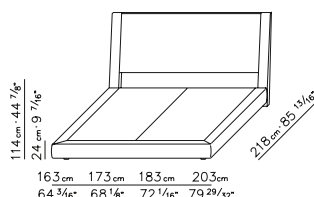

IN PLASTIC

MATTRESSES

DIMENSIONS TO BE

VERIFIED IN THE PRICE LIST

UPHOLSTERY

IN REMOVABLE FABRIC

OR LEATHER

DIMENSIONI US

SCHEDA TECNICA | DATA SHEET

BASE RIGIDA CON PIANALE IN LEGNO | BASE IN WOOD

	LETTO 160 BED 160	LETTO 170 BED 170	LETTO 180 BED 180	LETTO 200 BED 200
A	203 cm 79 29/32"	203 cm 79 29/32"	203 cm 79 29/32"	203 cm 79 29/32"
B	81 cm 31 7/8"	86 cm 33 27/32"	91 cm 35 13/16"	101 cm 39 3/4"
C	163 cm 64 3/16"	173 cm 68 1/8"	183 cm 72 1/16"	203 cm 79 29/32"

BASE CON PIANALE A DOGHE IN LEGNO | BASE WITH PLATFORM FITTED WITH WOODEN SLATS

	LETTO 160 BED 160	LETTO 170 BED 170	LETTO 180 BED 180	LETTO 200 BED 200	US QUEEN SIZE	US KING SIZE
A	203 cm 79 29/32"	203 cm 79 29/32"	203 cm 79 29/32"	203 cm 79 29/32"	81 3/32" 206 cm	81 3/32" 206 cm
B	163 cm 64 3/16"	173 cm 68 1/8"	183 cm 72 1/16"	203 cm 79 29/32"	61 13/32" 156 cm	77 5/32" 196 cm
A'	197 cm 77 9/16"	197 cm 77 9/16"	197 cm 77 9/16"	197 cm 77 9/16"	78 3/4" 200 cm	78 3/4" 200 cm
B'	153 cm 60 1/4"	163 cm 64 3/16"	173 cm 68 1/8"	193 cm 75 31/32"	57 15/32" 146 cm	73 7/32" 186 cm

SCHEDA TECNICA | DATA SHEET

BASE CONTENITORE APRIBILE PIANALE A DOGHE | STORAGE BASE WITH MECHANISM PLATFORM FITTED WITH WOODEN SLATS

	LETTO 160 BED 160	LETTO 170 BED 170	LETTO 180 BED 180	LETTO 200 BED 200	US QUEEN SIZE	US KING SIZE
A	203 cm 79 29/32"	203 cm 79 29/32"	203 cm 79 29/32"	203 cm 79 29/32"	81 3/32" 206 cm	81 3/32" 206 cm
B	163 cm 64 3/16"	173 cm 68 1/8"	183 cm 72 1/16"	203 cm 79 29/32"	61 13/32" 156 cm	77 5/32" 196 cm
A'	197 cm 77 9/16"	197 cm 77 9/16"	197 cm 77 9/16"	197 cm 77 9/16"	78 3/4" 200 cm	78 3/4" 200 cm
B'	153 cm 60 1/4"	163 cm 64 3/16"	173 cm 68 1/8"	193 cm 75 31/32"	57 15/32" 146 cm	73 7/32" 186 cm