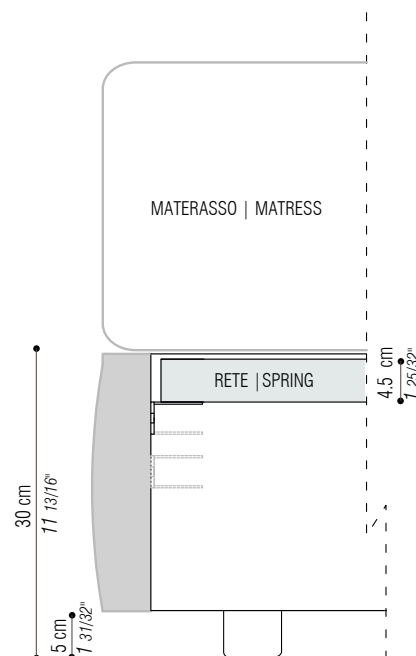

SCHEDA TECNICA | DATA SHEET

BASE RIGIDA CON PIANALE IN LEGNO | BASE IN WOOD

	LETTO 160 BED 160	LETTO 170 BED 170	LETTO 180 BED 180	LETTO 200 BED 200
A	203 cm 79 29/32"	203 cm 79 29/32"	203 cm 79 29/32"	203 cm 79 29/32"
B	81 cm 31 7/8"	86 cm 33 27/32"	91 cm 35 13/16"	101 cm 39 3/4"
C	163 cm 64 3/16"	173 cm 68 1/8"	183 cm 72 1/16"	203 cm 79 29/32"

BASE CON PIANALE A DOGHE IN LEGNO | BASE WITH PLATFORM FITTED WITH WOODEN SLATS

	LETTO 160 BED 160	LETTO 170 BED 170	LETTO 180 BED 180	LETTO 200 BED 200	US QUEEN SIZE	US KING SIZE
A	203 cm 79 29/32"	203 cm 79 29/32"	203 cm 79 29/32"	203 cm 79 29/32"	81 3/32" 206 cm	81 3/32" 206 cm
B	163 cm 64 3/16"	173 cm 68 1/8"	183 cm 72 1/16"	203 cm 79 29/32"	61 13/32" 156 cm	77 5/32" 196 cm
A'	197 cm 77 9/16"	197 cm 77 9/16"	197 cm 77 9/16"	197 cm 77 9/16"	78 3/4" 200 cm	78 3/4" 200 cm
B'	153 cm 60 1/4"	163 cm 64 3/16"	173 cm 68 1/8"	193 cm 75 31/32"	57 15/32" 146 cm	73 7/32" 186 cm

SCHEDA TECNICA | DATA SHEET

BASE CONTENITORE APRIBILE PIANALE A DOGHE | STORAGE BASE WITH MECHANISM PLATFORM FITTED WITH WOODEN SLATS

	LETTO 160 BED 160	LETTO 170 BED 170	LETTO 180 BED 180	LETTO 200 BED 200	US QUEEN SIZE	US KING SIZE
A	203 cm 79 29/32"	203 cm 79 29/32"	203 cm 79 29/32"	203 cm 79 29/32"	81 3/32" 206 cm	81 3/32" 206 cm
B	163 cm 64 3/16"	173 cm 68 1/8"	183 cm 72 1/16"	203 cm 79 29/32"	61 13/32" 156 cm	77 5/32" 196 cm
A'	197 cm 77 9/16"	197 cm 77 9/16"	197 cm 77 9/16"	197 cm 77 9/16"	78 3/4" 200 cm	78 3/4" 200 cm
B'	153 cm 60 1/4"	163 cm 64 3/16"	173 cm 68 1/8"	193 cm 75 31/32"	57 15/32" 146 cm	73 7/32" 186 cm