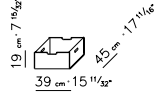

FLY / MOBILE PORTA TV | CABINET

STRUTTURA in metallo
PIANO in marmo
BOX in cuoio

FRAME in metal
TOP in marble
BOX in leather

14X80

14X81

14X30

14X31