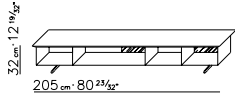

FLY / MOBILE PORTA TV | CABINET

STRUTTURA in metallo
PIANO in marmo
BOX in cuoio

FRAME in metal
TOP in marble
BOX in leather

14X80

14X81

14X30

14X31