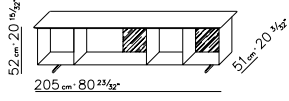

FLY / MOBILE PORTA TV | CABINET

STRUTTURA in metallo
PIANO in marmo
BOX in cuoio

FRAME in metal
TOP in marble
BOX in leather

14X80

14X81

14X30

14X31